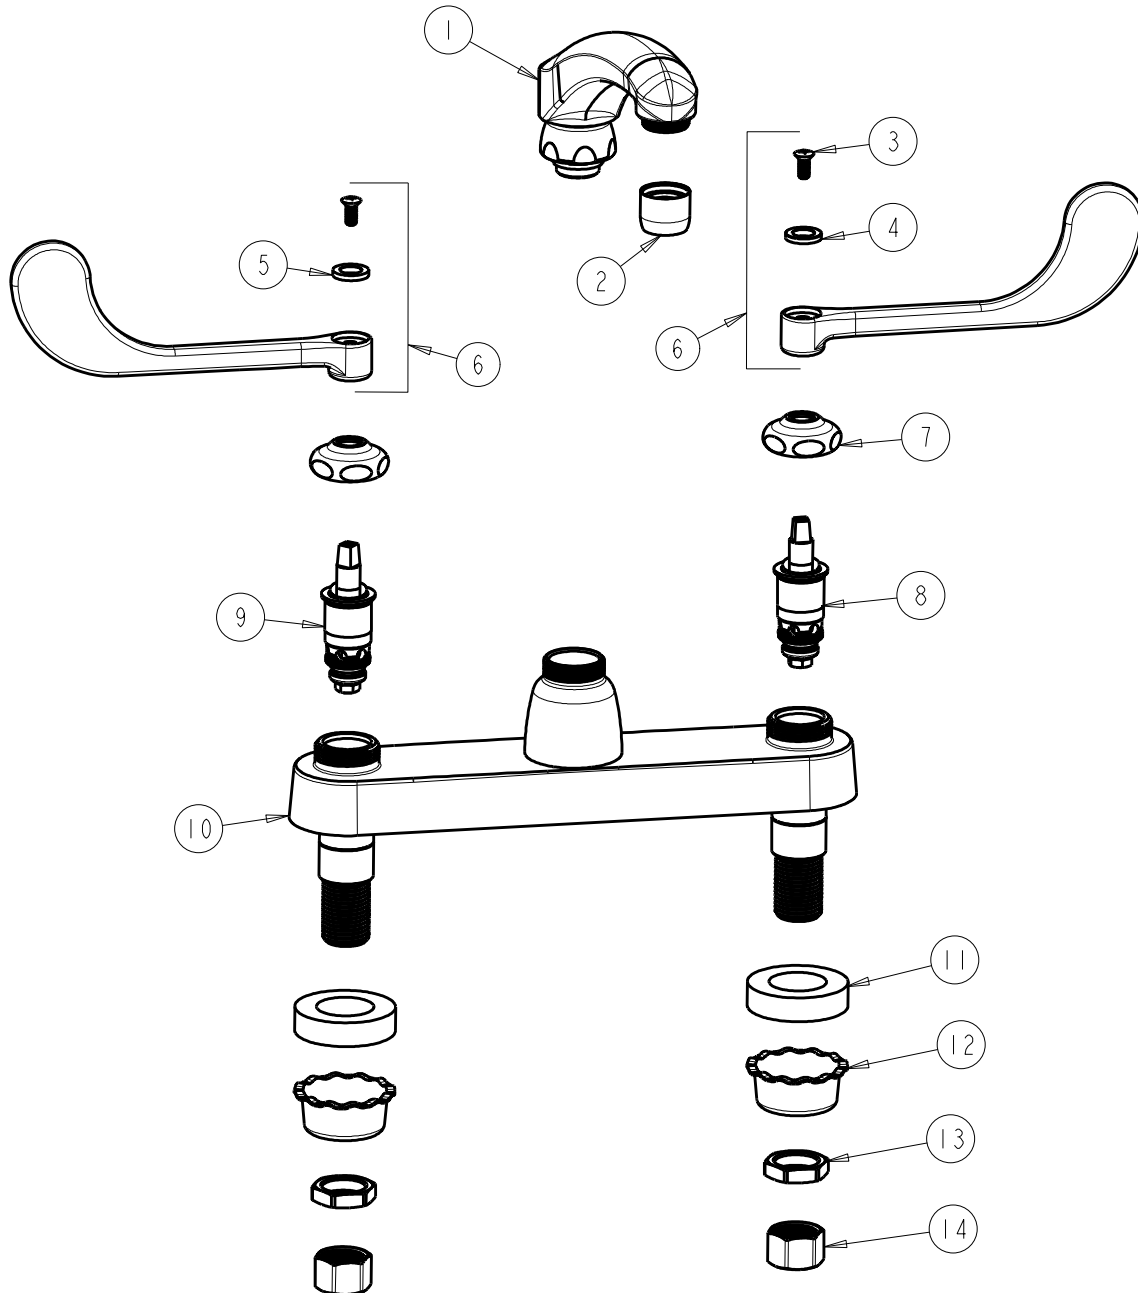

CHICAGO FAUCETS
a Geberit company

2100 South Clearwater Drive
Des Plaines, IL 60018
Phone: 847-803-5000
Fax: 847-803-5454
www.chicagofaucets.com

REPAIR PARTS

FITTING NO.

1100-319CP

SUBMITTED MODEL NO.

ITEM NO.

FOR TECHNICAL ASSISTANCE
1-800-TEC-TRUE (1-800-832-8783)

BY: JAR DATE: 02-07-11

CHK: *JR* REV:

ITEM	PART NO.	DESCRIPTION	ITEM	PART NO.	DESCRIPTION
1	L8LESSE3JKCP	FOR PARTS SEE L8LESSE3JKCP	8	1-099XTJKNF	QUATURN UNIT (RH)
2	E3JKCP	SOFTFLO AERATOR OUTLET	9	1-100XTJKNF	QUATURN UNIT (LH)
3	420-010JKRCF	SCREW, 10-32 UNC PH 1/2	10	—	VALVE BODY (NOT SOLD SEPARATELY)
4	633-123JKNF	INDEX BUTTON (BLUE)	11	555-313JKNF	WASHER
5	633-023JKNF	INDEX BUTTON (RED)	12	1797-114JKNF	BASIN COCK WASHER
6	319-PRJKCP	WRISTBLADE HANDLE (PAIR)	13	49-004JKRBF	LOCKNUT
7	1-214JKCP	CAP	14	49-005JKRBF	COUPLING NUT