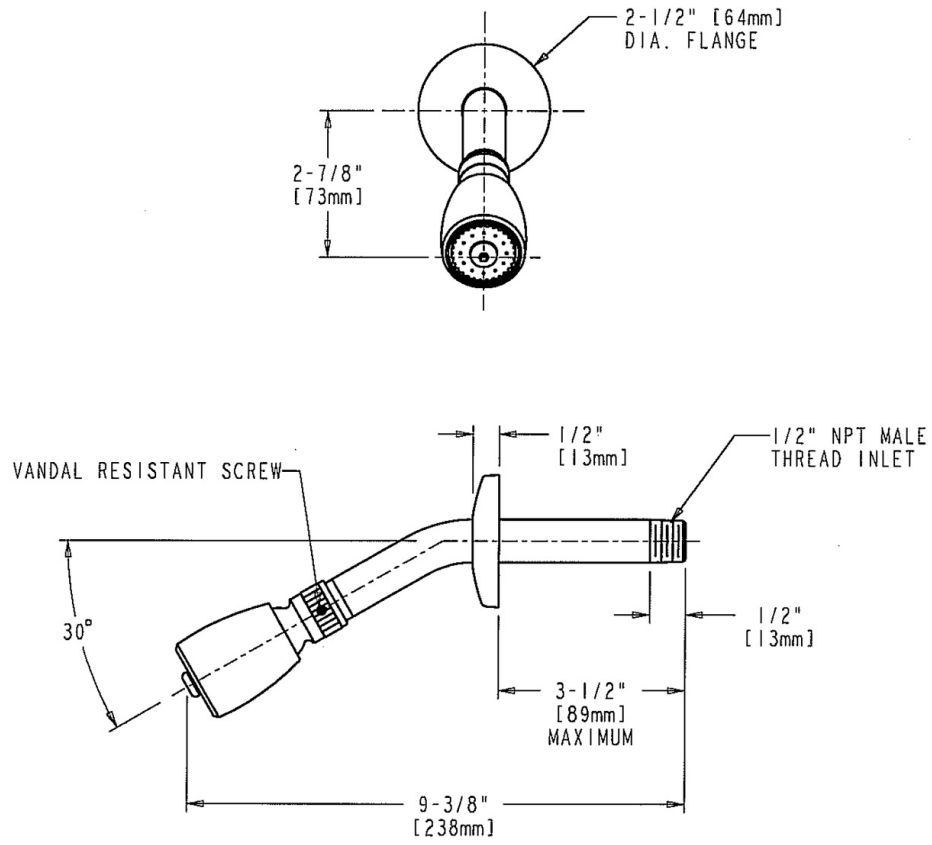

ACCESSORIES AND PARTS

620-AVPCP

Product Type

2.5 GPM Max. Flow Rate @ 80 PSI Shower Head with Arm, Flange, and Ball Joint

Features & Specifications

- Swivel ball head for adjustable positioning
- Pressure Compensating Flow Control
- Vandal Resistant Screw

Architect/Engineer Specification

Chicago Faucets No. 620-AVPCP, Shower Head with Arm, Flange, and Ball Joint. 2.5 GPM max. flow rate @ 80 PSI. Chrome plated. Swivel ball head for adjustable positioning. Pressure compensating flow control. Vandal resistant screw.