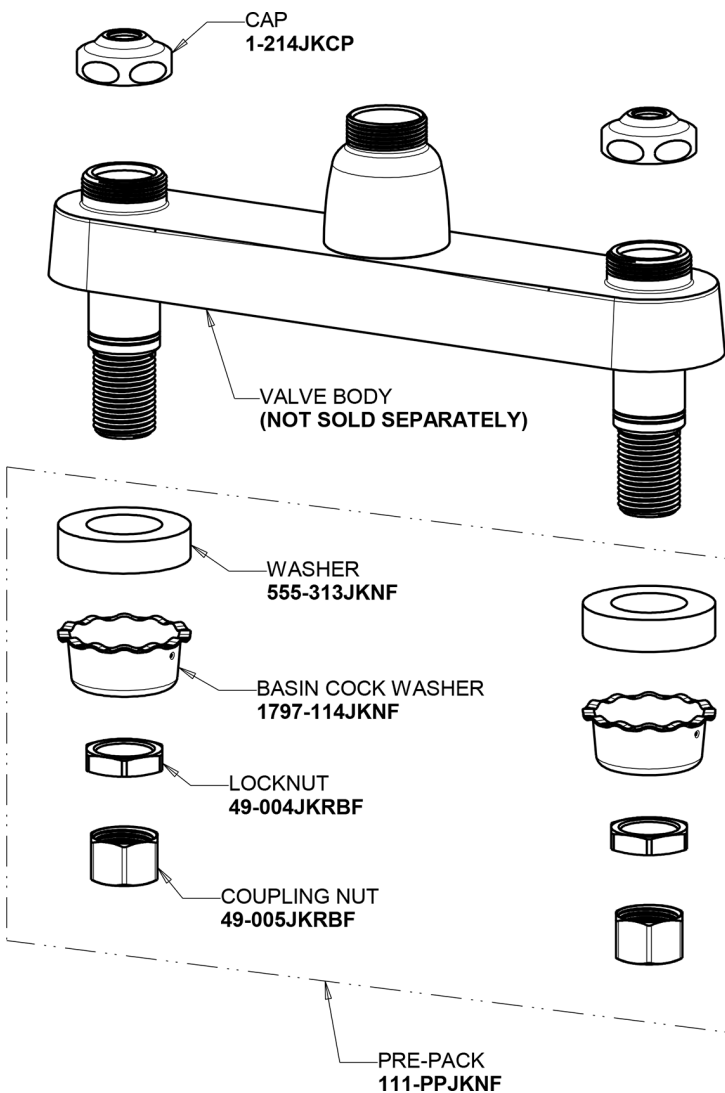

Repair Parts

1100-317ABCP

Hot and Cold Water Sink Faucet

**CHICAGO
FAUCETS**

a Geberit company

Base Parts:

8" L Type Swing Spout L8LEOJKAB

2.2 GPM (8.3 L/min) Aerator E3JKABCP

1100-317ABCP

Hot and Cold Water Sink Faucet

a Geberit company

4" Wristblade Handle
317-PRJKCP

Quatern Compression Cartridge (pair)
1-099XTJKABNF (right)
1-100XTJKABNF (left)

For Technical Assistance:

Phone: 800-TEC-TRUE (832-8783)