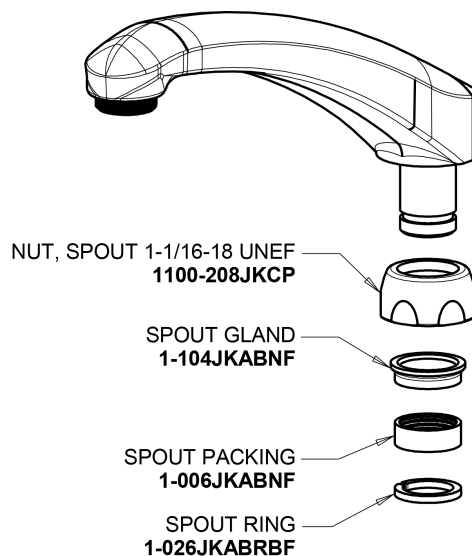

Repair Parts

1100-317ABCP

Hot and Cold Water Sink Faucet

**CHICAGO
FAUCETS**

a Geberit company

Base Parts:

8" L Type Swing Spout L8LEOJKAB

2.2 GPM (8.3 L/min) Aerator E3JKABCP

1100-317ABCP

Hot and Cold Water Sink Faucet

a Geberit company

4" Wristblade Handle
317-PRJKCP

Quatern Compression Cartridge (pair)
1-099XTJKABNF (right)
1-100XTJKABNF (left)

For Technical Assistance:

Phone: 800-TEC-TRUE (832-8783)