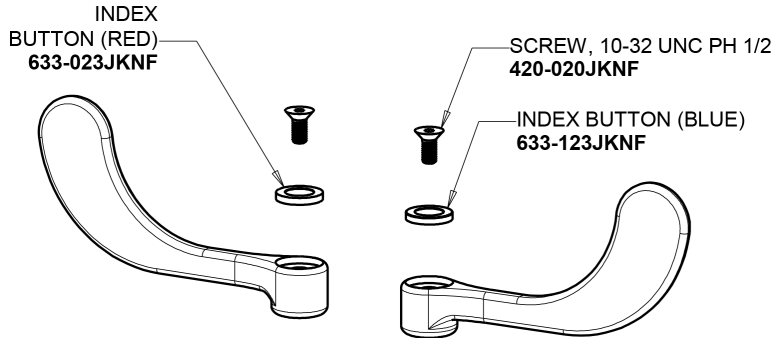

Repair Parts

1100-317ABCP

Hot and Cold Water Sink Faucet

**CHICAGO
FAUCETS**

a Geberit company

Base Parts:

8" L Type Swing Spout L8LEOJKAB

2.2 GPM (8.3 L/min) Aerator E3JKABCP

1100-317ABCP

Hot and Cold Water Sink Faucet

a Geberit company

4" Wristblade Handle
317-PRJKCP

Quatern Compression Cartridge (pair)
1-099XTJKABNF (right)
1-100XTJKABNF (left)

For Technical Assistance:

Phone: 800-TEC-TRUE (832-8783)