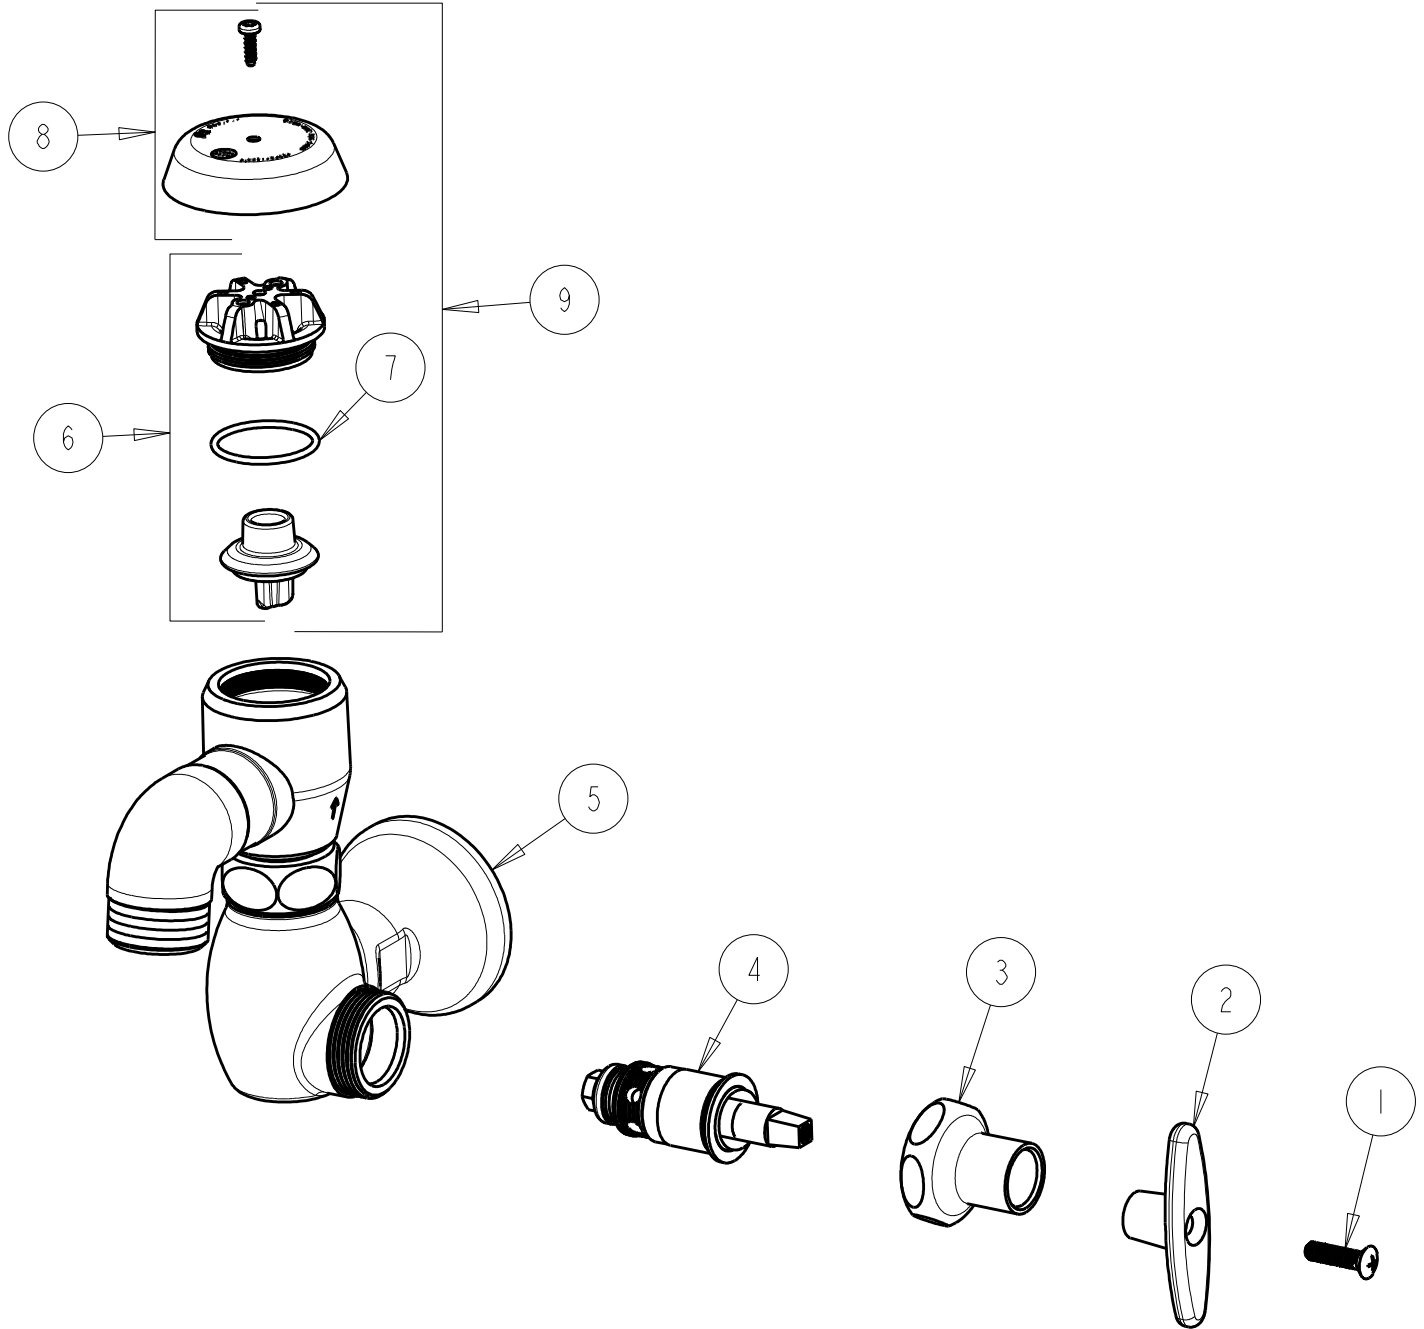

CHICAGO FAUCETS 

a Geberit company

2100 South Clearwater Drive
Des Plaines, IL 60018
Phone: 847-803-5000
Fax: 847-803-5454
www.chicagofaucets.com

REPAIR PARTS

BY: SID DATE: 01-09-08

CHK:  REV: 08-17-12

FITTING NO.

952-CP

SUBMITTED MODEL NO.

ITEM NO.

FOR TECHNICAL ASSISTANCE
1-800-TEC-TRUE (1-800-832-8783)

ITEM	PART NO.	DESCRIPTION
1	250-093JKRCF	SCREW
2	293-006JKRCF	TEE HANDLE (INCLUDES SCREW)
3	1-246JKCP	NUT, CAP LOOSE KEY 1-1/8-18 UNEF
4	217-XTLHJKNF	CARTRIDGE, SLO-COMPRESSION (LH)
5	---	VALVE BODY (NOT SOLD SEPARATELY)
6	892-302KJKNF	VACUUM BREAKER REPAIR KIT
7	80-007JKNF	O RING 0.989 X .070
8	892-254JKCP	VACUUM BREAKER COVER w/SCREW
9	892-402KJKNF	KIT, VACUUM BREAKER ASSEMBLY