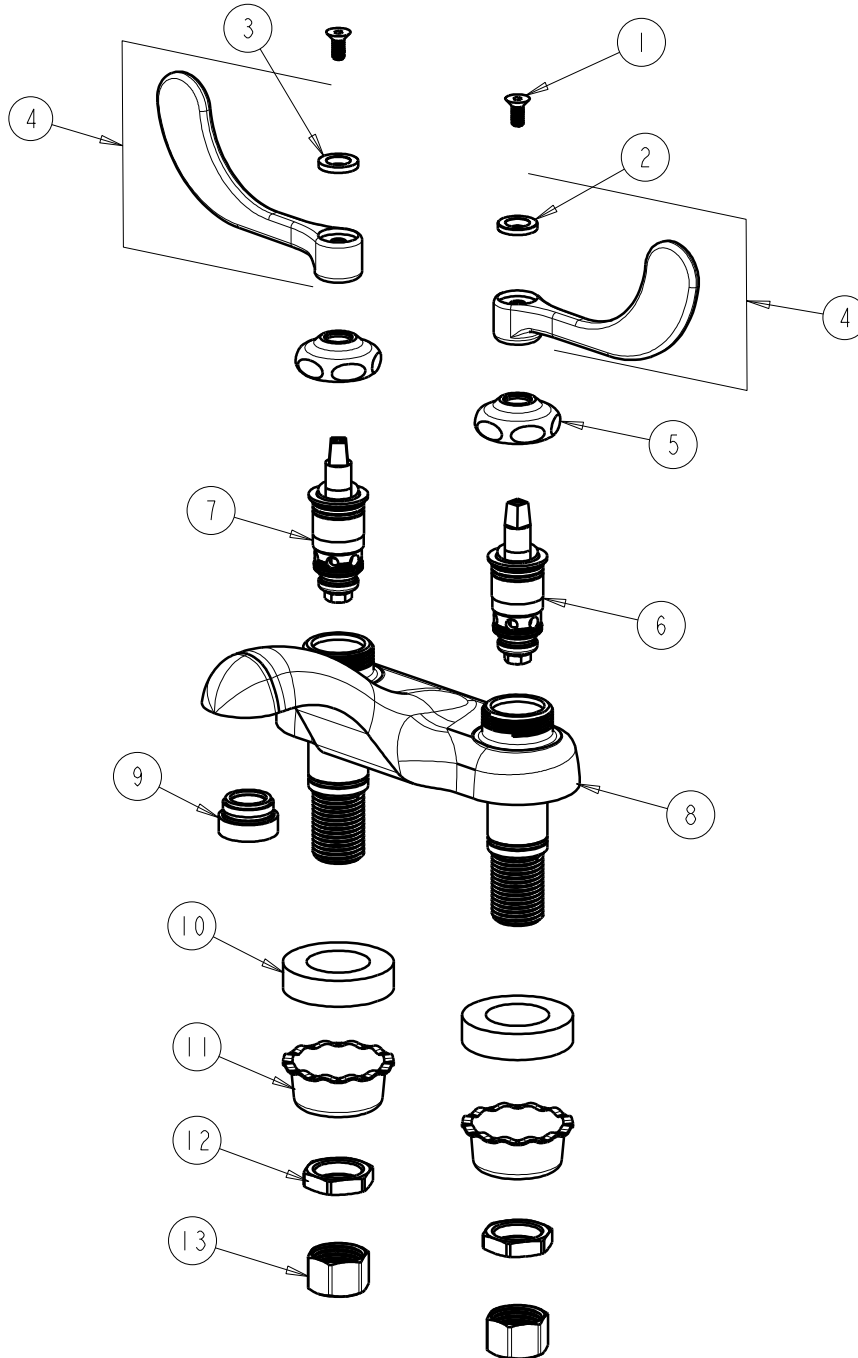

BY: SID

DATE: 05-20-09

CHK: *[Signature]*

REV:

ITEM NO.

FOR TECHNICAL ASSISTANCE
1-800-TEC-TRUE (1-800-832-8783)

ITEM	PART NO.	DESCRIPTION	ITEM	PART NO.	DESCRIPTION
1	420-020JKNF	SCREW, 1/8 FLAT HEX HEAD X 1/2	8	---	VALVE BODY NOT SOLD SEPARATELY
2	633-123JKNF	INDEX BUTTON (BLUE)	9	E2805JKCP	VANDAL PROOF SPRAY OUTLET
3	633-023JKNF	INDEX BUTTON (RED)	10	555-313JKNF	WASHER
4	317-PRJKCP	HANDLE, 4" WRISTBLADE (PAIR)	11	1797-114JKNF	BASIN COCK WASHER
5	1-214JKCP	CAP	12	49-004JKRBF	LOCKNUT
6	AB1-099XTJKNF	QUATURN UNIT (RH)	13	49-005JKRBF	COUPLING NUT
7	AB1-100XTJKNF	QUATURN UNIT (LH)			