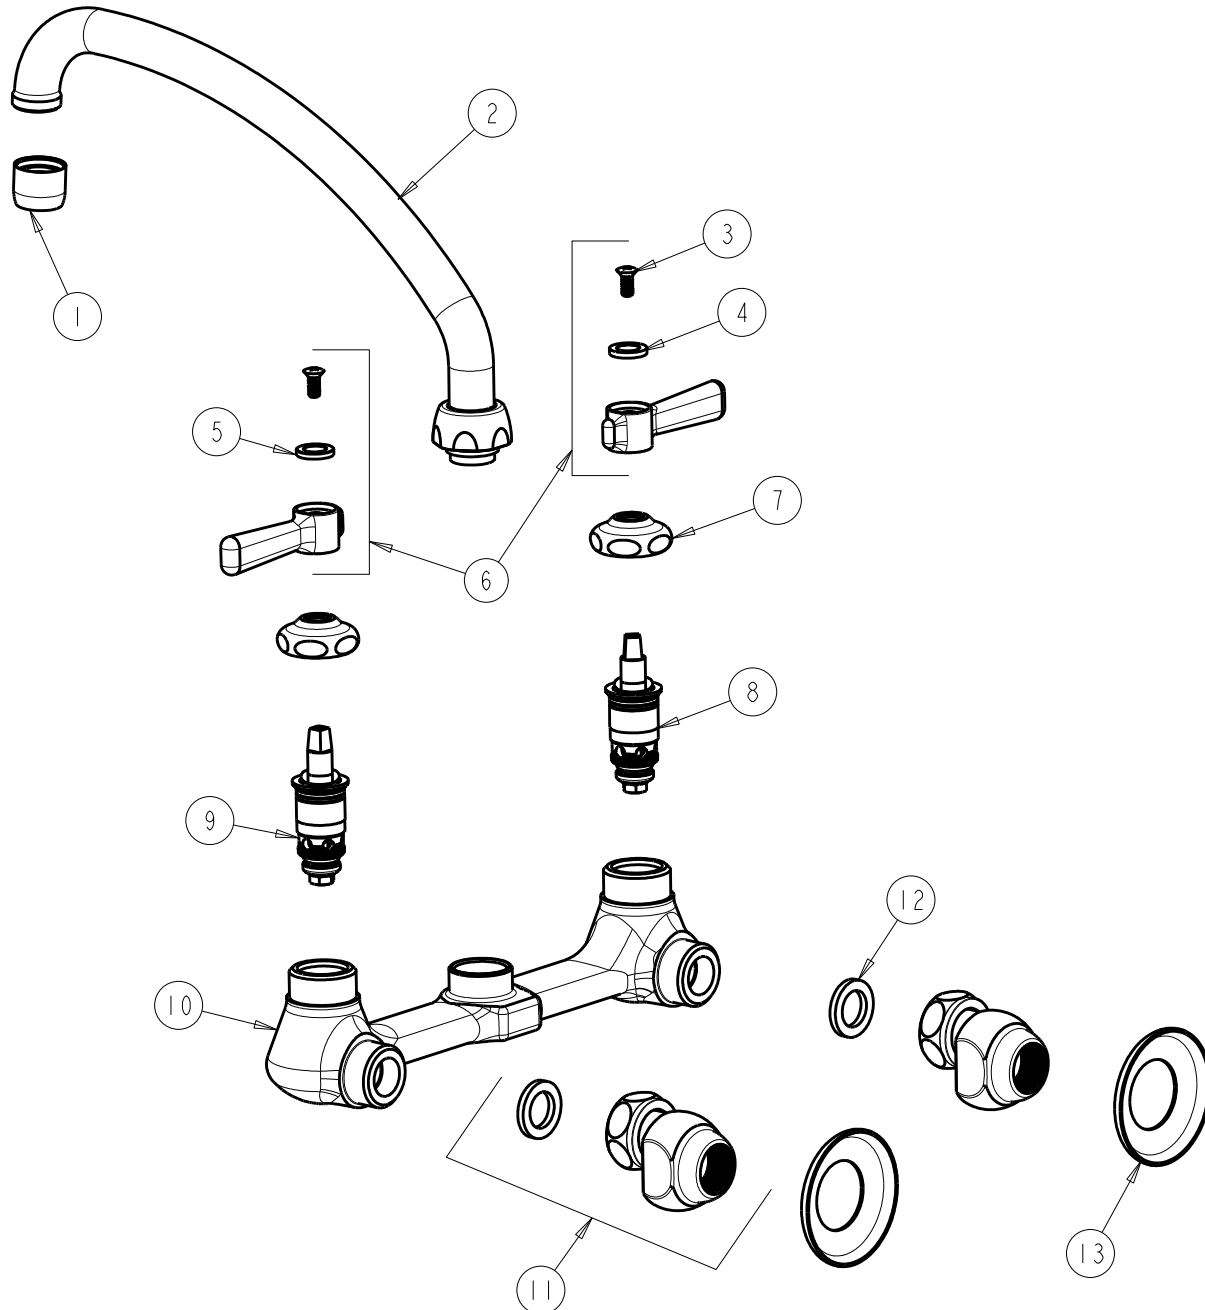

**CHICAGO FAUCETS**  
a Geberit company

2100 South Clearwater Drive  
Des Plaines, IL 60018  
Phone: 847-803-5000  
Fax: 847-803-5454  
www.chicagofaucets.com

**REPAIR PARTS**

FITTING NO.

**540-LDL9ABCP**

SUBMITTED MODEL NO.

ITEM NO.

**FOR TECHNICAL ASSISTANCE**  
1-800-TEC-TRUE (1-800-832-8783)

BY: SID DATE: 04-20-11

CHK: *[Signature]* REV:

ITEM	PART NO.	DESCRIPTION	ITEM	PART NO.	DESCRIPTION
1	E3JKCP	SOFTFLO AERATOR OUTLET	8	1-100XTJKABNF	QUATURN UNIT (LH)
2	L9LESSE3JKCP	FOR PARTS SEE L9LESSE3JKCP	9	1-099XTJKABNF	QUATURN UNIT (RH)
3	420-010JKRCF	SCREW, 10-32 UNC PH 1/2	10	---	VALVE BODY (NOT SOLD SEPARATELY)
4	633-023JKNF	INDEX BUTTON (RED)	11	GJKCP	'G' ARM (INCLUDES WASHER)
5	633-123JKNF	INDEX BUTTON (BLUE)	12	1-011JKNF	WASHER, .97 X .62 X .12
6	369-PRJKCP	LEVER HANDLE ASSEMBLY (PAIR)	13	1-055JKCP	FLANGE
7	1-214JKCP	CAP			