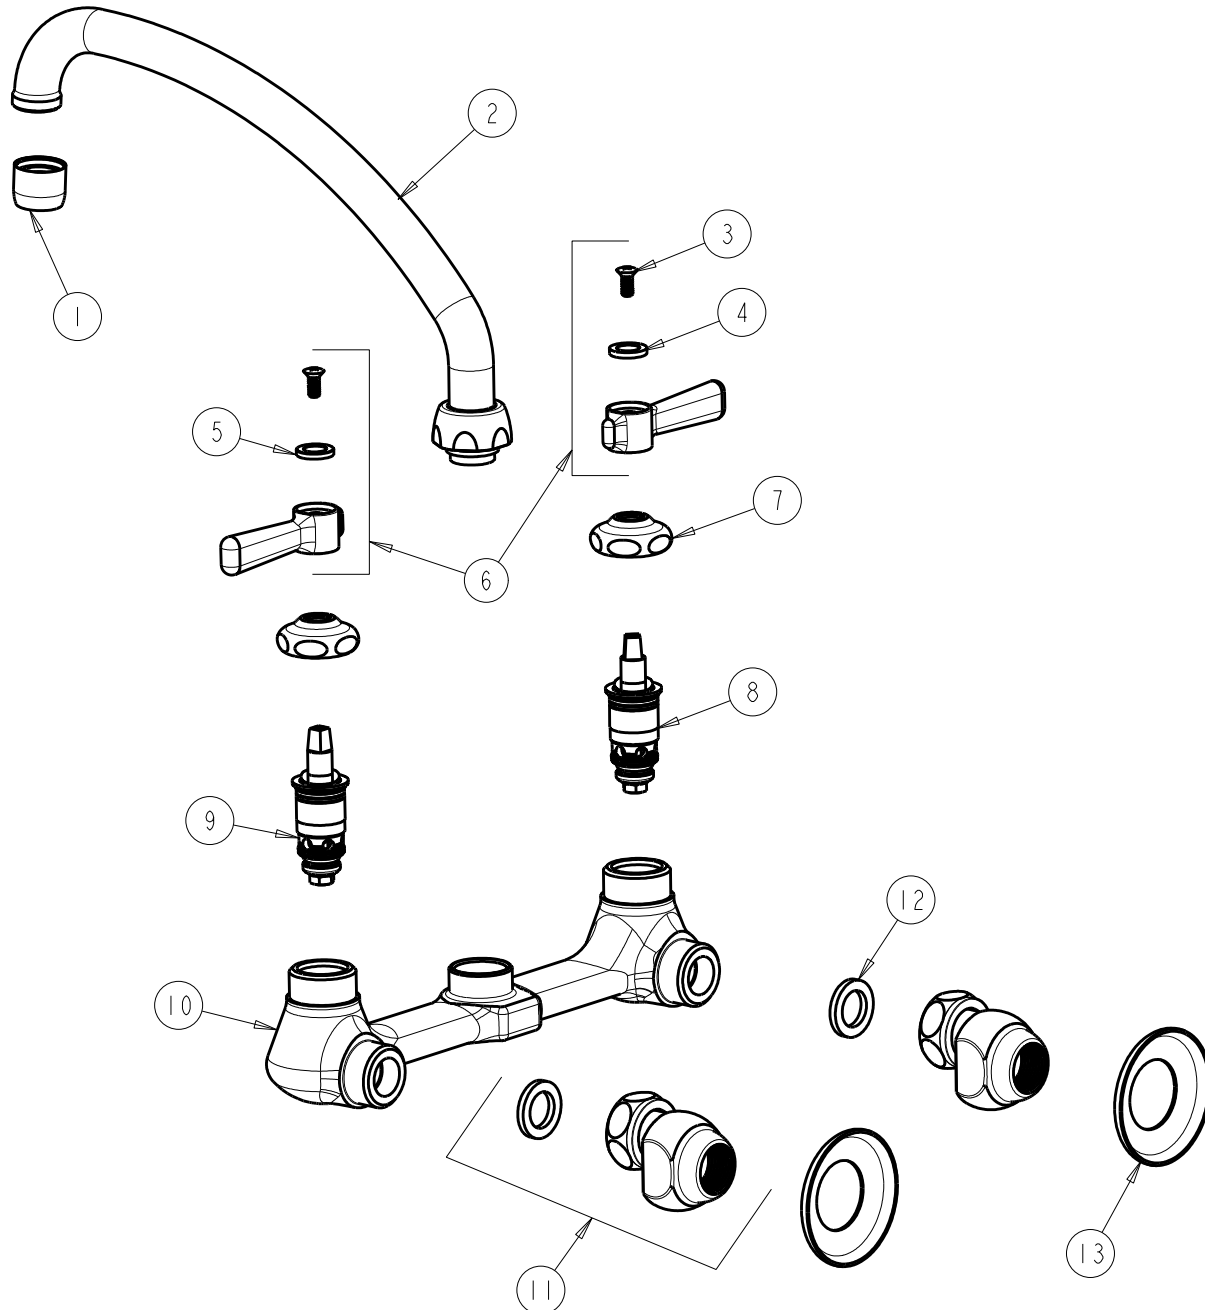

CHICAGO FAUCETS
a Geberit company

2100 South Clearwater Drive
Des Plaines, IL 60018
Phone: 847-803-5000
Fax: 847-803-5454
www.chicagofaucets.com

REPAIR PARTS

FITTING NO.

540-LDL9ABCP

SUBMITTED MODEL NO.

ITEM NO.

FOR TECHNICAL ASSISTANCE
1-800-TEC-TRUE (1-800-832-8783)

BY: SID DATE: 04-20-11

CHK: *[Signature]* REV:

ITEM	PART NO.	DESCRIPTION	ITEM	PART NO.	DESCRIPTION
1	E3JKCP	SOFTFLO AERATOR OUTLET	8	1-100XTJKABNF	QUATURN UNIT (LH)
2	L9LESSE3JKCP	FOR PARTS SEE L9LESSE3JKCP	9	1-099XTJKABNF	QUATURN UNIT (RH)
3	420-010JKRCF	SCREW, 10-32 UNC PH 1/2	10	---	VALVE BODY (NOT SOLD SEPARATELY)
4	633-023JKNF	INDEX BUTTON (RED)	11	GJKCP	'G' ARM (INCLUDES WASHER)
5	633-123JKNF	INDEX BUTTON (BLUE)	12	1-011JKNF	WASHER, .97 X .62 X .12
6	369-PRJKCP	LEVER HANDLE ASSEMBLY (PAIR)	13	1-055JKCP	FLANGE
7	1-214JKCP	CAP			