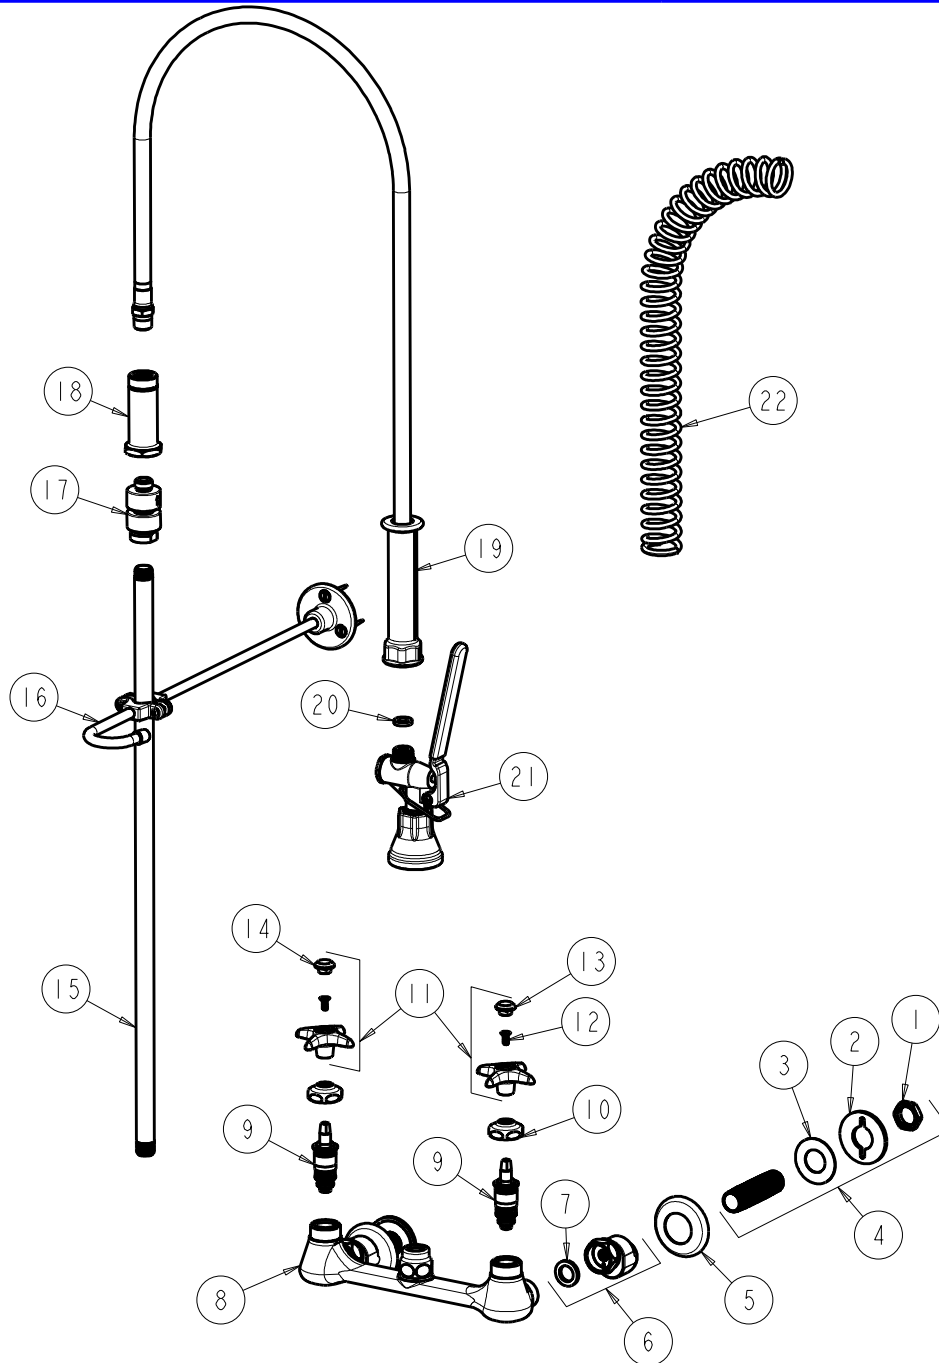

CHICAGO FAUCETS
a Geberit company

2100 South Clearwater Drive
Des Plaines, IL 60018
Phone: 847-803-5000
Fax: 847-803-5454
www.chicagofaucets.com

REPAIR PARTS

FITTING NO.

510-GCLVB204WSAB

SUBMITTED MODEL NO.

ITEM NO.

BY: SID DATE: 08-18-15

CHK: *AK* REV:

FOR TECHNICAL ASSISTANCE
1-800-TEC-TRUE (1-800-832-8783)

ITEM	PART NO.	DESCRIPTION	ITEM	PART NO.	DESCRIPTION
1	49-004JKRBF	LOCKNUT	12	420-020JKNF	SCREW, 1/8 FLAT HEX HEAD X 1/2
2	807-112JKNF	WASHER	13	216-178JKNF	BUTTON 'CW'
3	333-103JKNF	RUBBER WASHER	14	216-128JKNF	BUTTON 'HW'
4	932-001KJKABRBF	INLET SHANK ASSEMBLY	15	919-039JKABCP	3/8" NPT X 23" RISER
5	1-055JKCP	FLANGE	16	902-MHJKCP	PIPE STRAP AND HOOK ASSEMBLY
6	GCJKABCP	ARM ASSEMBLY 'GC' WITH WASHER	17	E23JKABCP	IN-LINE BACKFLOW PREVENTER
7	1-011JKABNF	WASHER, .97 X .62 X .12	18	919-038JKABCP	GUIDE SHANK
8	-----	VALVE BODY	19	83-44ABNF	44" HOSE AND HANDLE ASSEMBLY
9	217-XTLHJKABNF	CARTRIDGE, SLO-COMPRESSION (LH)	20	919-243JKABNF	GASKET, .685 X .375 X .125
10	1-214JKCP	CAP	21	90-LABCP	PRE-RINSE VALVE, LOW FLOW
11	204-PRJKCP	HANDLE, 4 ARM (PAIR)	22	919-014JKCP	SPRING