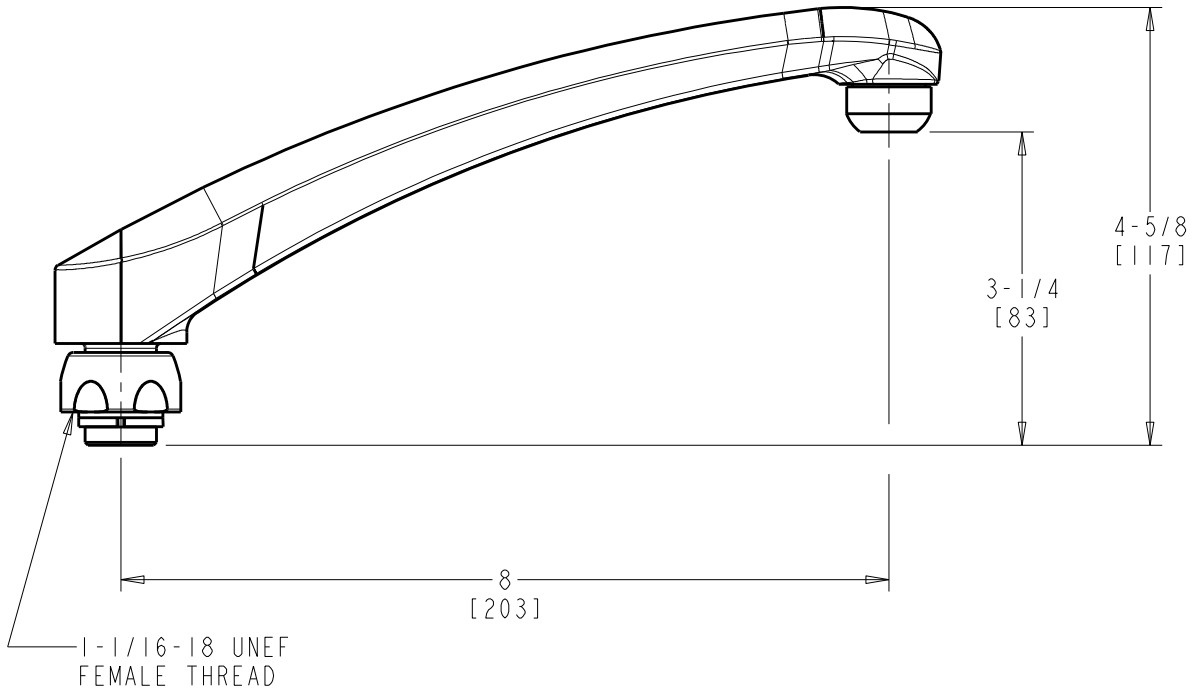

SEE ATTACHED FOR  
SUBMITTED MODIFICATION

JOB NAME

ITEM NO.

DIMENSIONS ARE IN INCHES AND [MILLIMETERS].

**TECHNICAL DATA**

- 8" L TYPE SWING SWING SPOUT
- E1 QUIXTOP OUTLET
- FINISH: CHROME PLATE

ROUGHING IN DIMENSIONS MAY VARY AND ARE SUBJECT TO CHANGE. NO RESPONSIBILITY IS ASSUMED FOR USE OF SUPERCEDED OR VOIDED DATA.