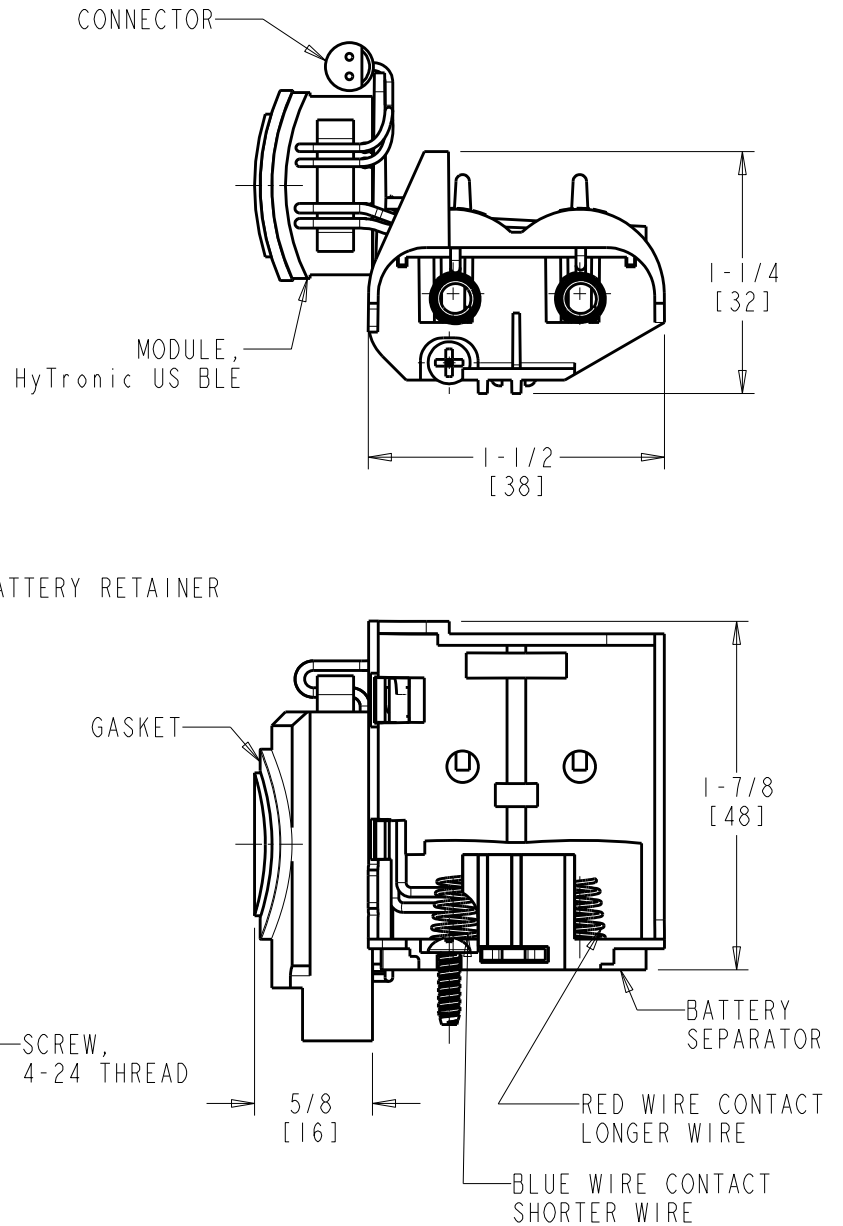

BY: SID DATE: 07-07-23
CHK: *gno* REV:

FITTING NO.

242.433.00.1T

SUBMITTED MODEL NO.

SUBMITTED AS SHOWN

SUBMITTED AS NOTED

SEE ATTACHED FOR
SUBMITTED MODIFICATION

JOB NAME

ITEM NO.

DIMENSIONS ARE IN INCHES AND [MILLIMETERS].

TECHNICAL DATA

- SEE SPECIFICATION SHEET

ROUGHING IN DIMENSIONS MAY VARY AND ARE SUBJECT TO CHANGE. NO RESPONSIBILITY IS ASSUMED FOR USE OF SUPERCEDED OR VOIDED DATA.