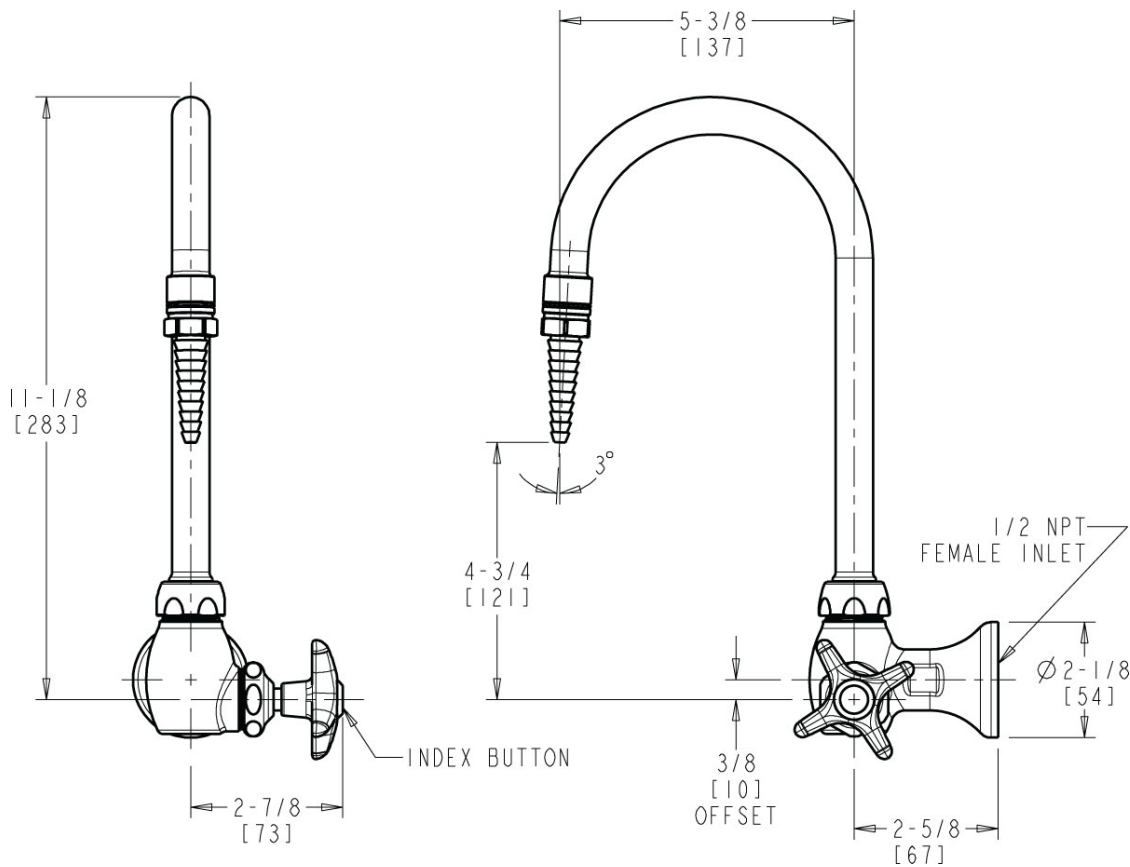

### Features & Specifications

---

- Single-hole
- 5-1/4" rigid/swing gooseneck spout
- Laboratory nozzle with 10 serrations for laboratory hose
- Vandal Proof 2-1/2" cross handle with button indexed 'CW'
- Slow compression operating cartridge, left-hand
- Complies with the requirements of the Buy American Act of 1933.

Engineer \_\_\_\_\_

Contractor \_\_\_\_\_

Submitted as Shown

Submitted with Variations

Date \_\_\_\_\_

**Architect/Engineer Specification**

Chicago Faucets No. LWS4-A11-A Wall-mounted single-inlet water faucet, polished chrome finish. Single-hole mount. 5-1/4" rigid/swing gooseneck spout. Laboratory nozzle with 10 serrations for laboratory hose. Slow compression operating cartridge, left-hand turn. 2-1/2" cross handle with button indexed 'CW'.