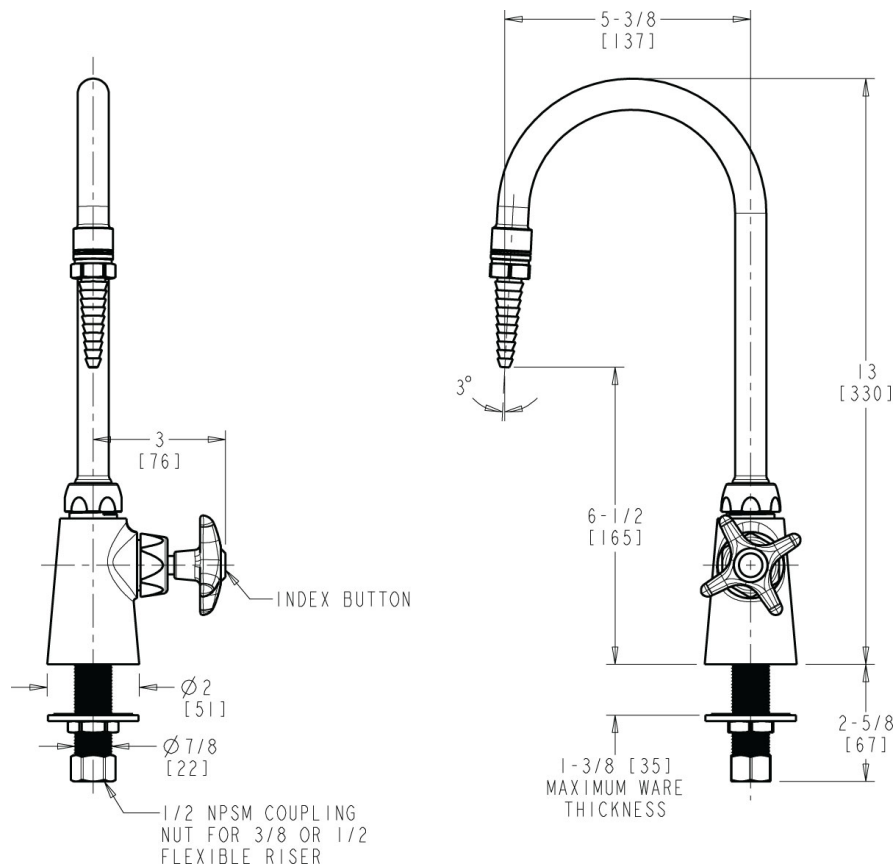

### Features & Specifications

---

- Single-hole
- 5-1/4" rigid/swing gooseneck spout
- Laboratory nozzle with 10 serrations for laboratory hose
- Vandal Proof 2-1/2" cross handle with button indexed 'CW'
- Ceramic 1/4-turn operating cartridge, left-hand
- Complies with the requirements of the Buy American Act of 1933.

Engineer \_\_\_\_\_

Contractor \_\_\_\_\_

Submitted as Shown       Submitted with Variations

Date \_\_\_\_\_

**Architect/Engineer Specification**

Chicago Faucets No. LWS1-B11-A Deck-mounted single-inlet water faucet, right-hand control, polished chrome finish. Single-hole mount. 5-1/4" rigid/swing gooseneck spout. Laboratory nozzle with 10 serrations for laboratory hose. Ceramic quarter-turn operating cartridge, left-hand turn. 2-1/2" cross handle with button indexed 'CW'.