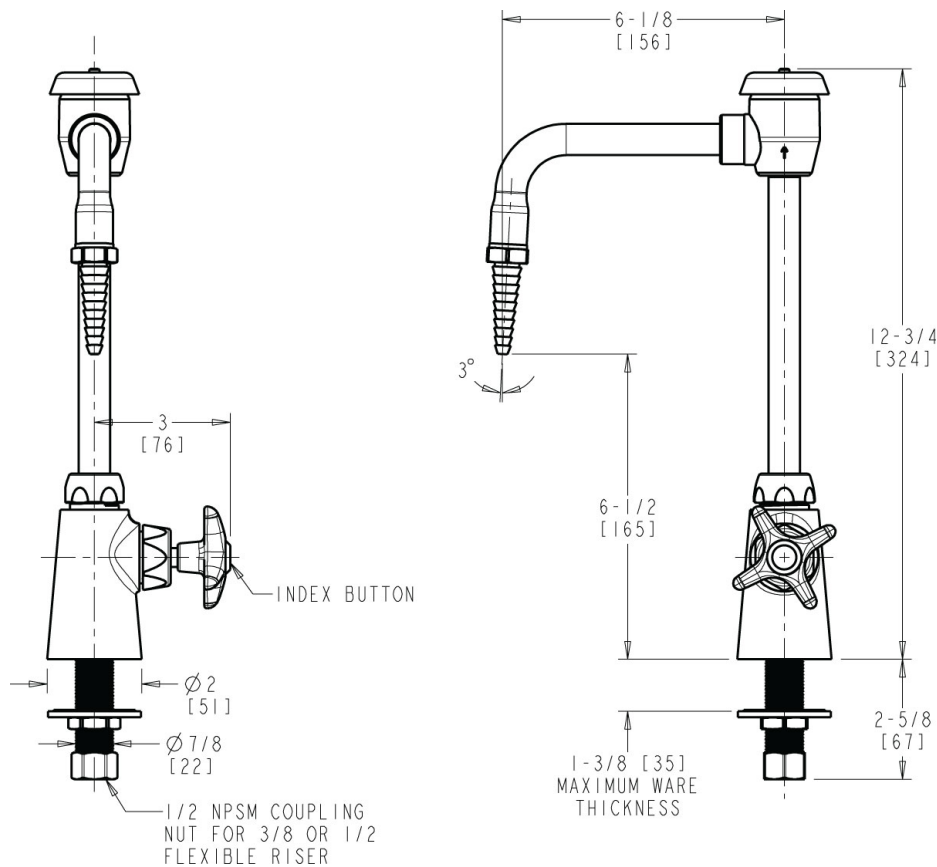

Engineer \_\_\_\_\_

Contractor \_\_\_\_\_

Submitted as Shown       Submitted with Variations

Date \_\_\_\_\_

**Architect/Engineer Specification**

Chicago Faucets No. LWS1-A13-E Deck-mounted single-inlet water faucet, right-hand control, polished chrome finish. Single-hole mount. 6" rigid/swing gooseneck spout with atmospheric vacuum breaker. Laboratory nozzle with 10 serrations for laboratory hose. Slow compression operating cartridge, left-hand turn. 2-1/2" cross handle, black nylon, with button indexed 'CW'. 2-1/2" cross handle, black nylon, with button indexed 'CW'.