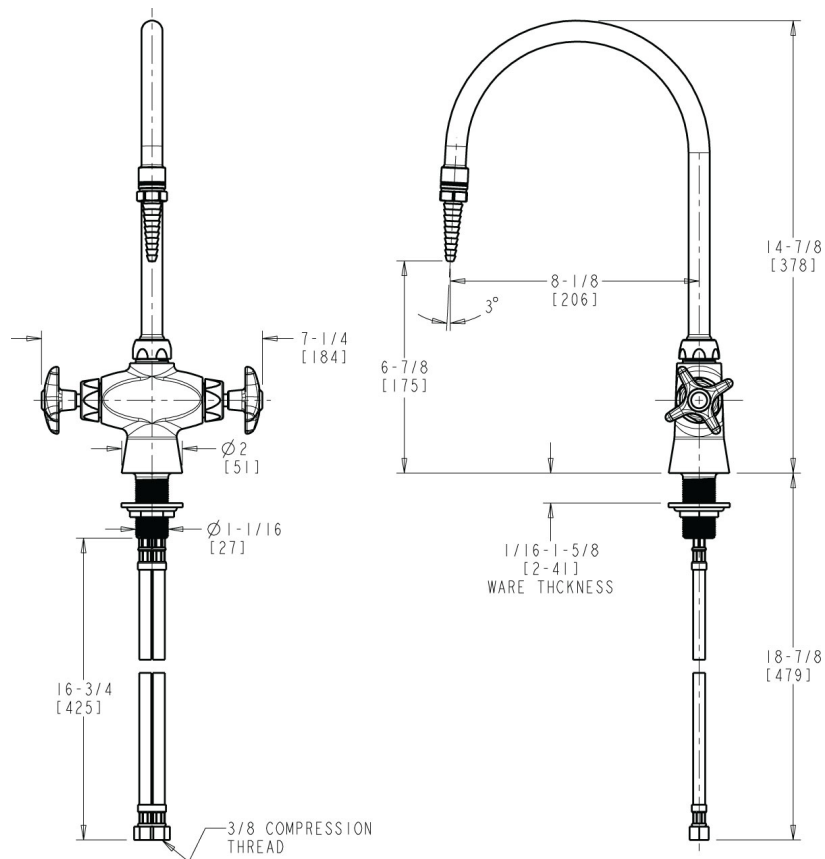

### Product Type

---

Deck-mounted, dual-inlet water faucet, single-hole mounting

### Features & Specifications

---

- Single-hole
- 8" rigid/swing gooseneck spout
- Laboratory nozzle with 10 serrations for laboratory hose
- Vandal Proof 2-1/2" cross handle with index button
- Ceramic 1/4-turn operating cartridge, left-hand
- Ceramic 1/4-turn operating cartridge, right-hand
- Complies with the requirements of the Buy American Act of 1933.

Engineer \_\_\_\_\_

Contractor \_\_\_\_\_

Submitted as Shown       Submitted with Variations

Date \_\_\_\_\_

**Architect/Engineer Specification**

Chicago Faucets No. LWM1-B11-B Deck-mounted, dual-inlet water faucet, single-hole mounting, polished chrome finish. Single-hole mount. 8" rigid/swing gooseneck spout. Laboratory nozzle with 10 serrations for laboratory hose. Ceramic quarter-turn operating cartridges. 2-1/2" cross handles with index buttons.