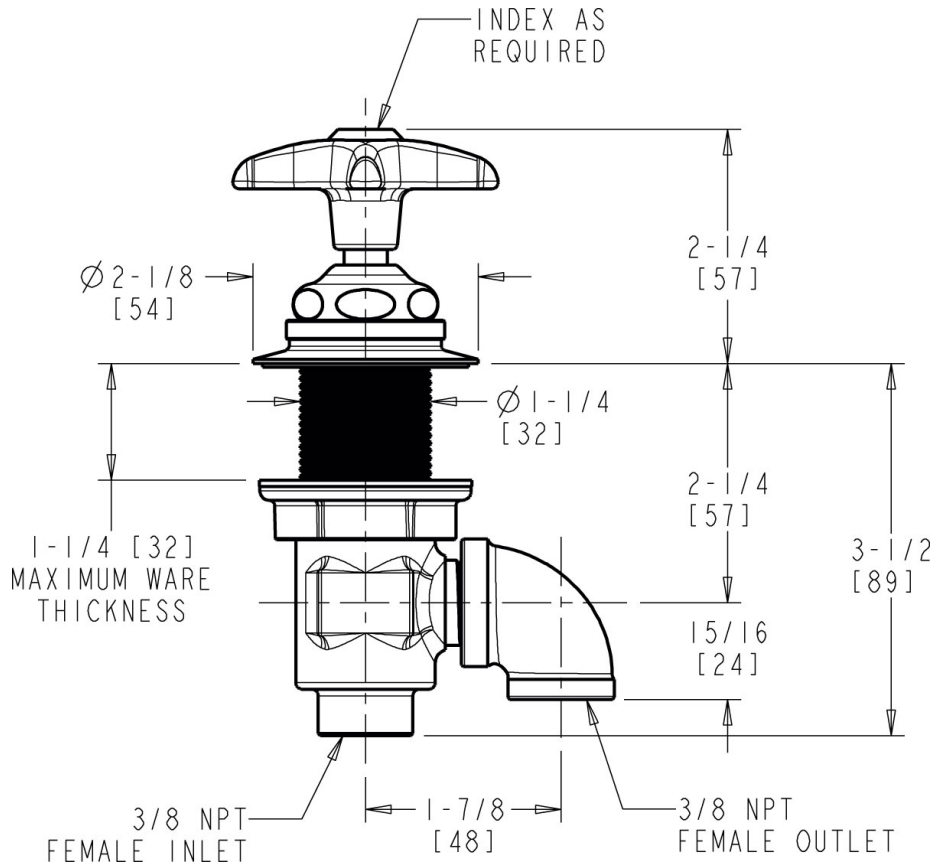

L Series Lab Fittings

LRV-S4-A1A

Product Type

Concealed valve for straight mount panels

Features & Specifications

- Vandal Proof 2-1/2" cross handle
- Slow compression operating stem cartridge, left-hand
- Complies with the requirements of the Buy American Act of 1933.

Date _____

Architect/Engineer Specification

Chicago Faucets No. LRV-S4-A1A Concealed valve for straight mount panels, polished chrome finish. Slow compression operating steam cartridge, left-hand turn. 2-1/2" cross handle, black nylon. Laboratory index button, black with white letters, STM (Steam).