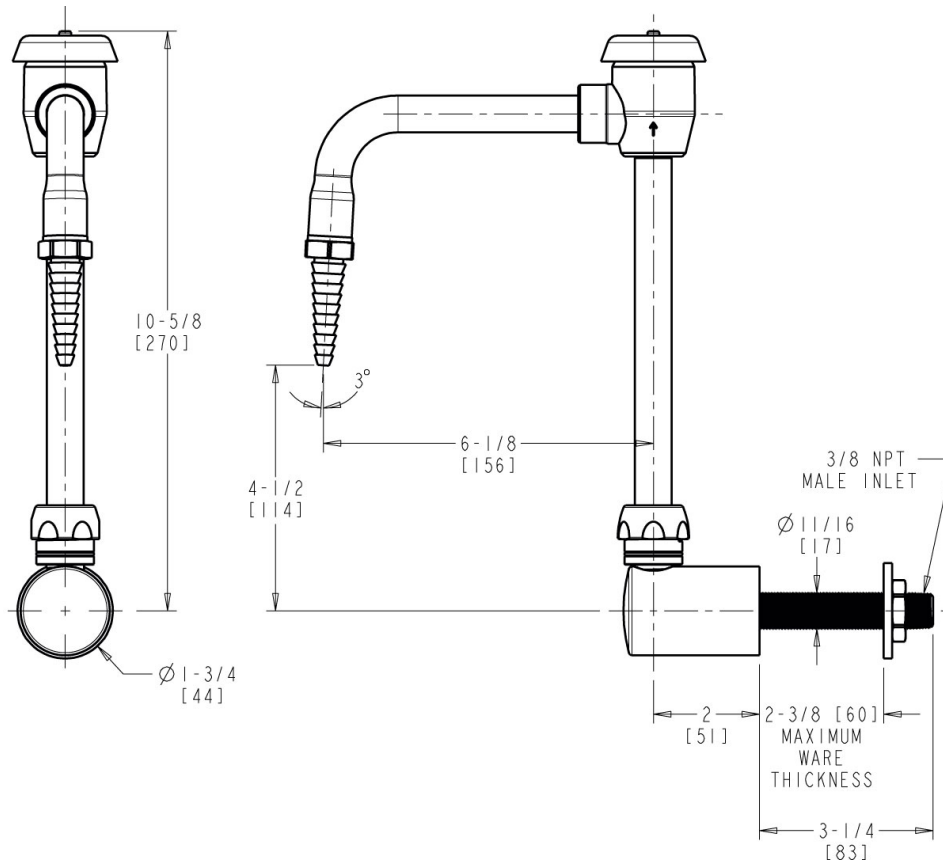

Contractor \_\_\_\_\_

Submitted as Shown       Submitted with Variations

Date \_\_\_\_\_

**Architect/Engineer Specification**

Chicago Faucets No. LRS-D21-ORG Wall- or deck-mounted remote turret, Orange finish. 6" rigid/swing gooseneck spout with atmospheric vacuum breaker and serrated laboratory nozzle.