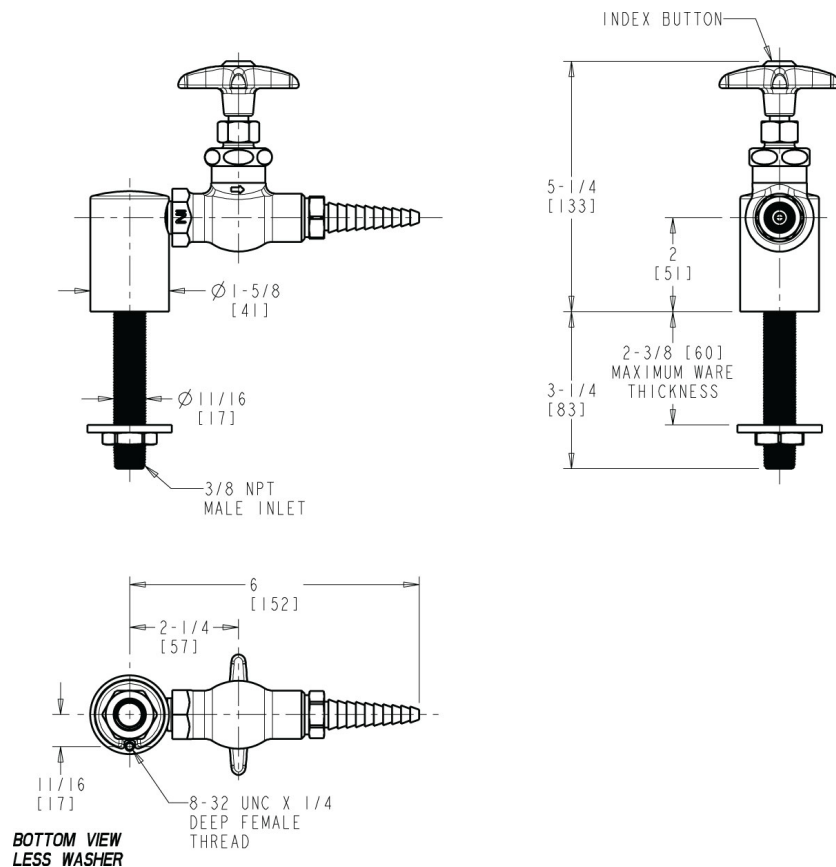

L Series Lab Fittings

LGF1-A11B-10

Product Type

Deck-mounted laboratory turret with fine needle valve

Features & Specifications

- Laboratory nozzle with 10 serrations for laboratory hose
- Vandal Proof 2-1/2" cross handle
- Complies with the requirements of the Buy American Act of 1933.

Contractor _____

Submitted as Shown Submitted with Variations

Date _____

Architect/Engineer Specification

Chicago Faucets No. LGF1-A11B-10 Deck-mounted laboratory turret with fine needle valve, polished chrome finish. Laboratory nozzle with 10 serrations for laboratory hose. 2-1/2" cross handle. Laboratory index button, Yellow with black letters, VAC (Vacuum).