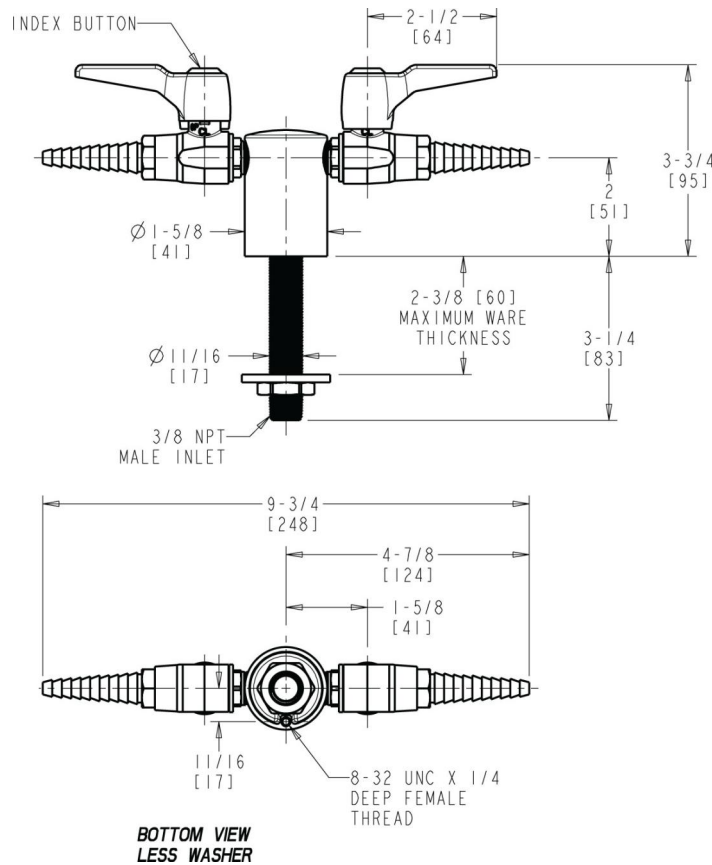

Engineer \_\_\_\_\_

Contractor \_\_\_\_\_

Submitted as Shown       Submitted with Variations

Date \_\_\_\_\_

**Architect/Engineer Specification**

Chicago Faucets No. LGB1-11B-25 Deck-mounted laboratory turret with ball valve, polished chrome finish. Laboratory nozzle with 10 serrations for laboratory hose. Laboratory index button, Yellow with black letters, VAC (Vacuum).