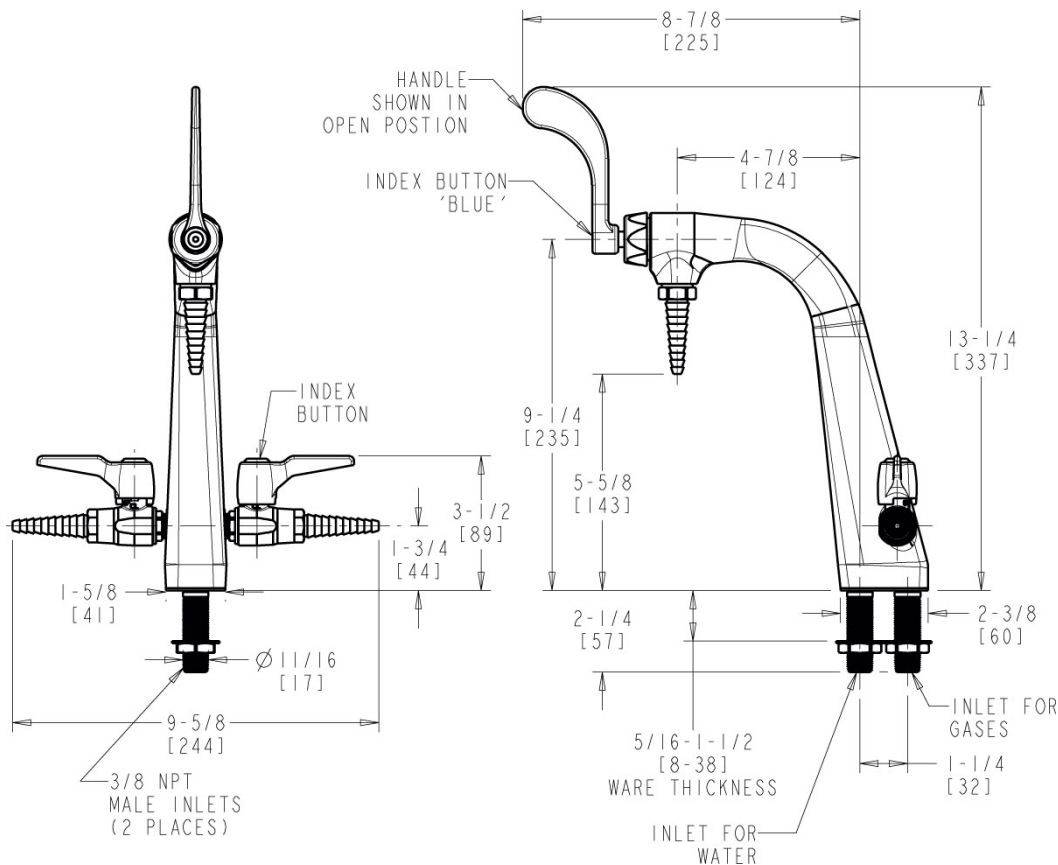

Engineer \_\_\_\_\_

Contractor \_\_\_\_\_

Submitted as Shown       Submitted with Variations

Date \_\_\_\_\_

**Architect/Engineer Specification**

Chicago Faucets No. LCF2-B-B21 Deck-mounted dual service combination valve, polished chrome finish. Laboratory nozzle with 10 serrations for laboratory hose. Ceramic quarter-turn operating cartridge, left-hand turn. 4" wristblade handle. Laboratory index button, Yellow with black letters, VAC (Vacuum).