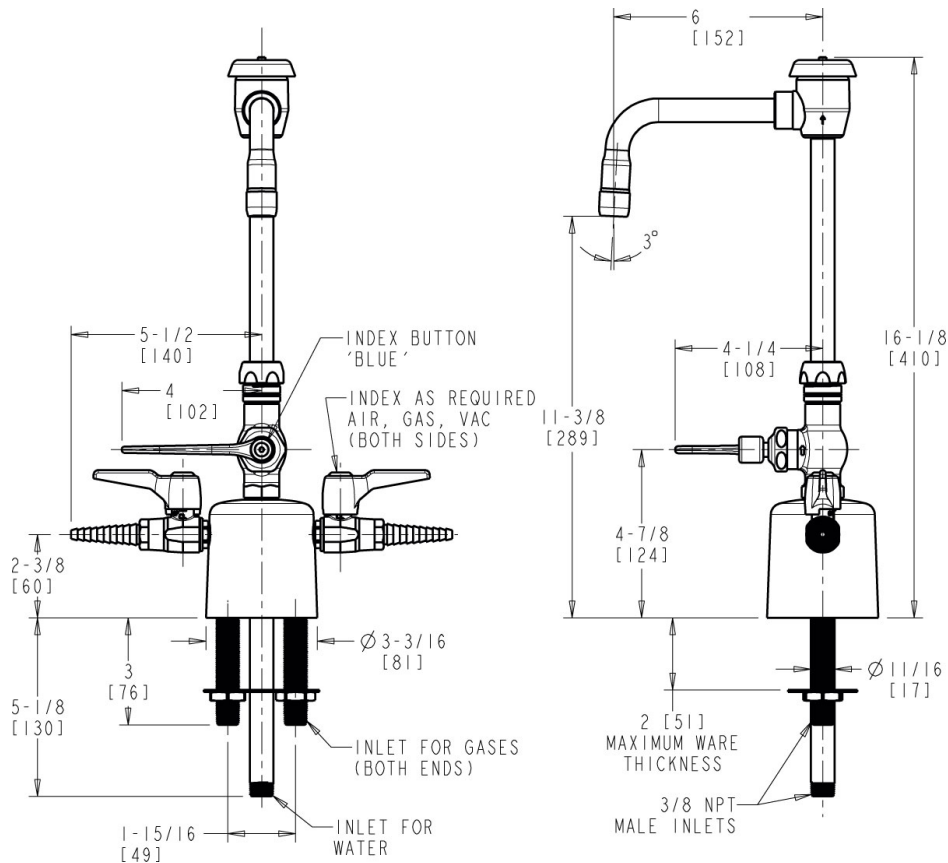

L Series Lab Fittings

LCF1-AC-A2B2

Product Type

Deck-mounted triple service combination valve

Features & Specifications

- Handle includes color-coded index
- 6" rigid/swing gooseneck spout with atmospheric vacuum breaker
- Pressure compensating Softflo aerator with adapter 2.2 GPM
- Vandal Proof 4" wristblade handle
- Quatern™ compression operating cartridge, right-hand

Contractor _____

Submitted as Shown

Submitted with Variations

Date _____

Architect/Engineer Specification

Chicago Faucets No. LCF1-AC-A2B2 Deck-mounted triple service combination valve, polished chrome finish. 6" rigid/swing gooseneck spout with atmospheric vacuum breaker. Pressure compensating Softflo aerator with adapter, 2.2 GPM. Quatern™ compression operating cartridge, right-hand turn. 4" wristblade handle.