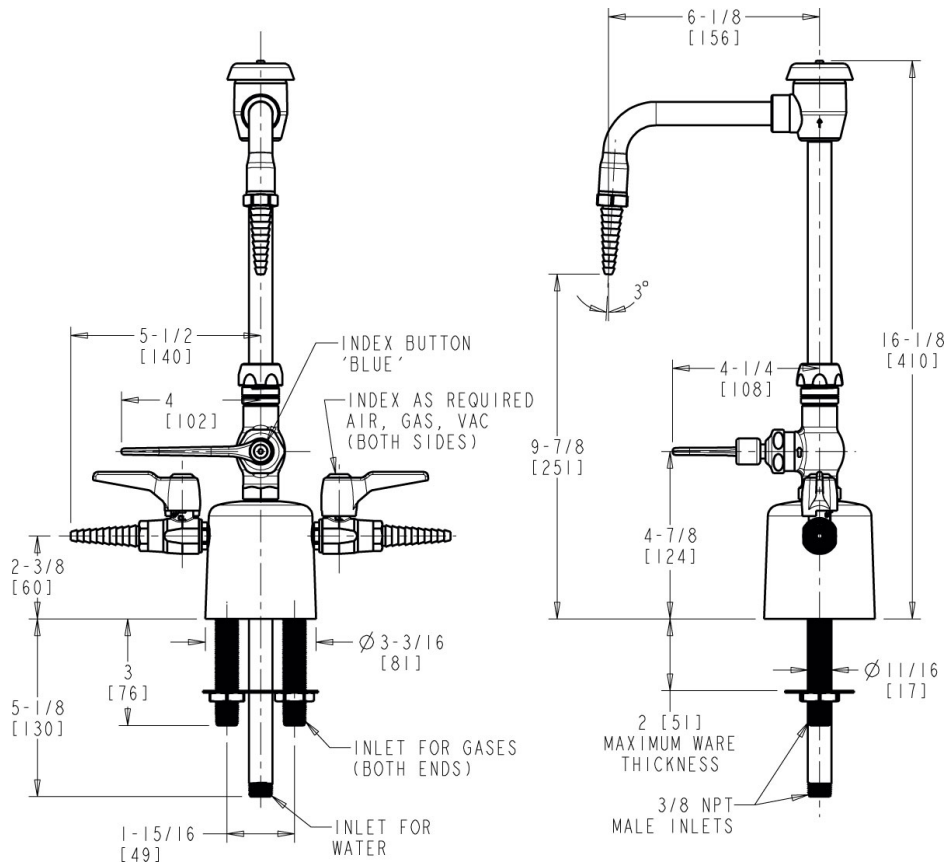

Engineer \_\_\_\_\_

Contractor \_\_\_\_\_

Submitted as Shown

Submitted with Variations

Date \_\_\_\_\_

**Architect/Engineer Specification**

Chicago Faucets No. LCF1-AA-C2B1 Deck-mounted triple service combination valve, polished chrome finish. 6" rigid/swing gooseneck spout with atmospheric vacuum breaker. Laboratory nozzle with 10 serrations for laboratory hose. Quatum™ Control-A-Flo compression operating cartridge, right-hand turn. 4" wristblade handle.