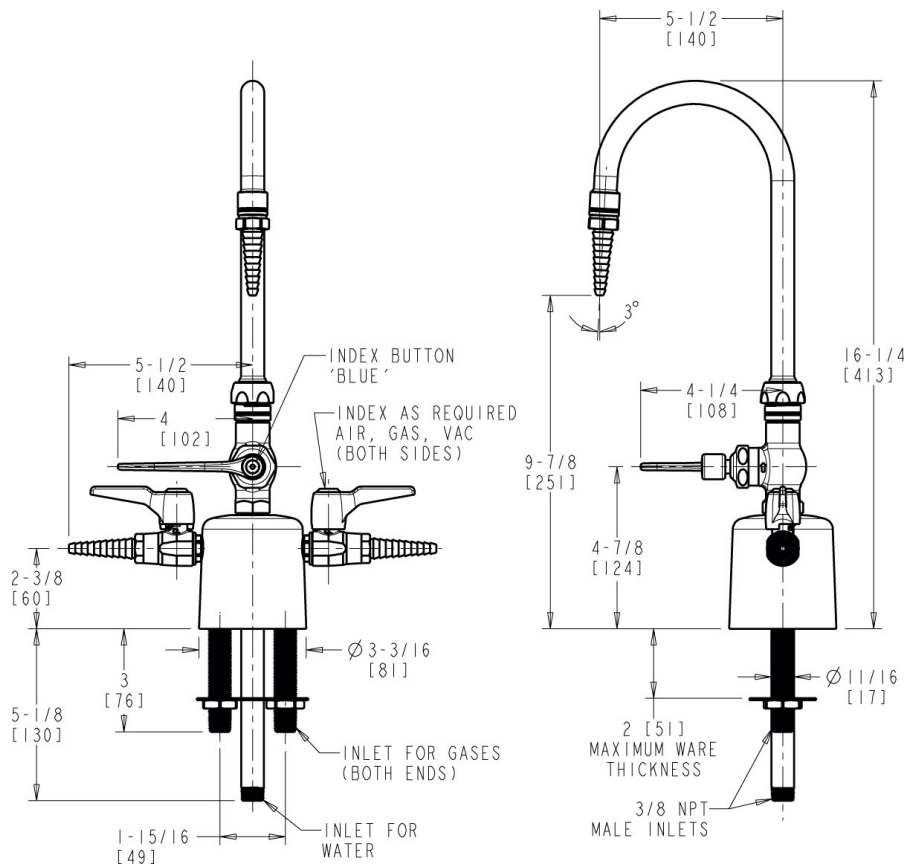

### Features & Specifications

---

- Handle includes color-coded index
- 5-1/4" rigid/swing gooseneck spout
- Laboratory nozzle with 10 serrations for laboratory hose
- Vandal Proof 4" wristblade handle
- Quatern™ Control-A-Flo compression operating cartridge, right-hand

Engineer \_\_\_\_\_

Contractor \_\_\_\_\_

Submitted as Shown       Submitted with Variations

Date \_\_\_\_\_

**Architect/Engineer Specification**

Chicago Faucets No. LCF1-AA-C2A1 Deck-mounted triple service combination valve, polished chrome finish. 5-1/4" rigid/swing gooseneck spout. Laboratory nozzle with 10 serrations for laboratory hose. Quatum™ Control-A-Flo compression operating cartridge, right-hand turn. 4" wristblade handle.