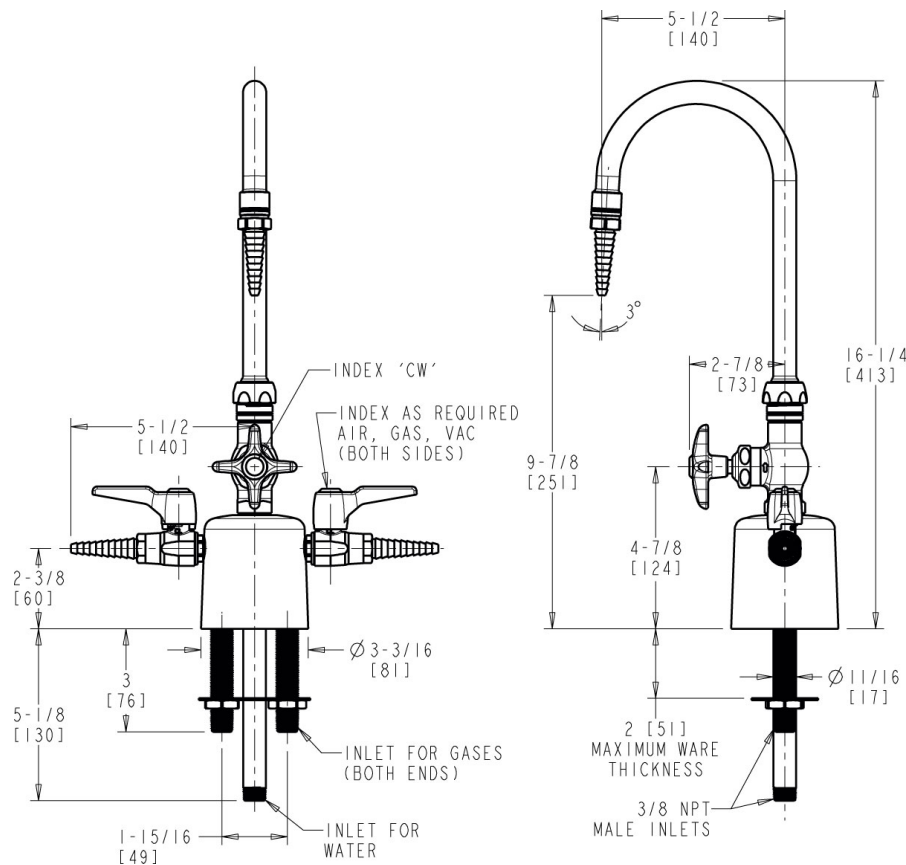

### Features & Specifications

---

- 5-1/4" rigid/swing gooseneck spout
- Laboratory nozzle with 10 serrations for laboratory hose
- Vandal Proof 2-1/2" cross handle with button indexed 'CW'
- Ceramic 1/4-turn operating cartridge, left-hand

Engineer \_\_\_\_\_

Contractor \_\_\_\_\_

Submitted as Shown       Submitted with Variations

Date \_\_\_\_\_

**Architect/Engineer Specification**

Chicago Faucets No. LCF1-AA-B1A1 Deck-mounted triple service combination valve, polished chrome finish. 5-1/4" rigid/swing gooseneck spout. Laboratory nozzle with 10 serrations for laboratory hose. Ceramic quarter-turn operating cartridge, left-hand turn. 2-1/2" cross handle with button indexed 'CW'. Laboratory nozzle with 10 serrations for laboratory hose. Ceramic quarter-turn operating cartridge, left-hand turn. 2-1/2" cross handle with button indexed 'CW'.