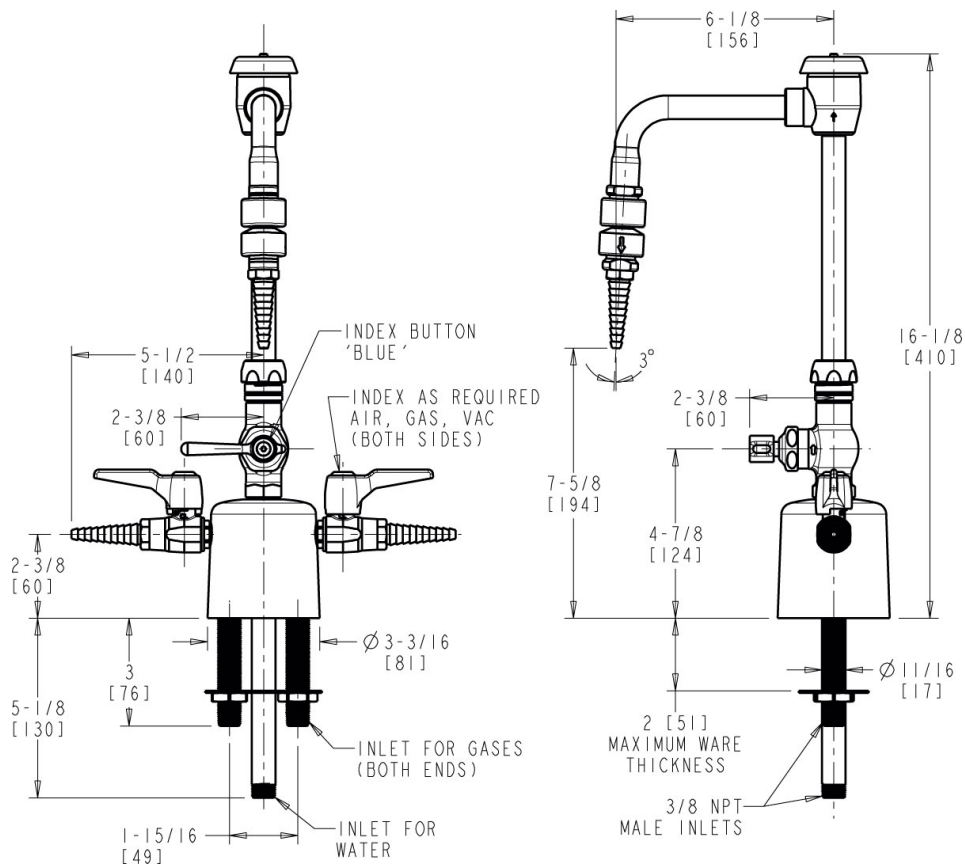

L Series Lab Fittings

LCF1-AA-A3B3

Product Type

Deck-mounted triple service combination valve

Features & Specifications

- Handle includes color-coded index
- 6" rigid/swing gooseneck spout with atmospheric vacuum breaker
- Straight serrated nozzle with vacuum breaker
- Vandal Proof 2-3/8" lever handle
- Quatern™ compression operating cartridge, right-hand
- Inline atmospheric vacuum breaker

Contractor _____

Submitted as Shown

Submitted with Variations

Date _____

Architect/Engineer Specification

Chicago Faucets No. LCF1-AA-A3B3 Deck-mounted triple service combination valve, polished chrome finish. 6" rigid/swing gooseneck spout with atmospheric vacuum breaker. Straight serrated nozzle with vacuum breaker. Quatern™ compression operating cartridge, right-hand turn. 2-3/8" lever handle. Inline atmospheric vacuum breaker.