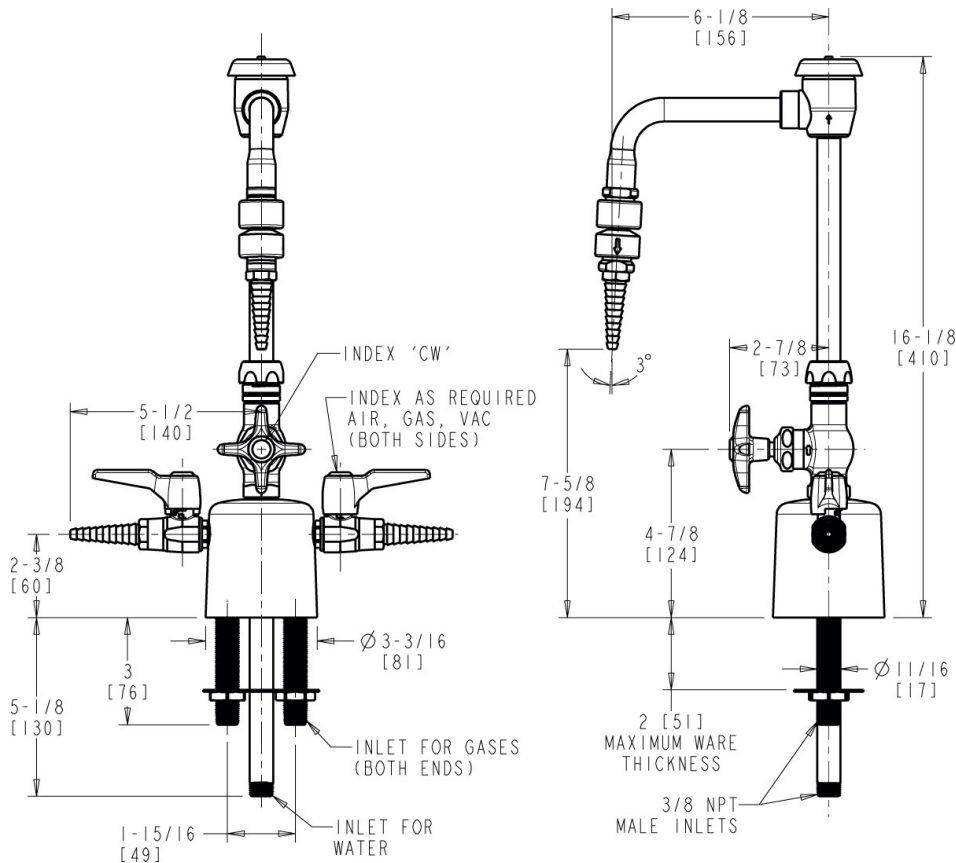

Engineer \_\_\_\_\_

Contractor \_\_\_\_\_

Submitted as Shown

Submitted with Variations

Date \_\_\_\_\_

**Architect/Engineer Specification**

Chicago Faucets No. LCF1-AA-A1B3 Deck-mounted triple service combination valve, polished chrome finish. 6" rigid/swing gooseneck spout with atmospheric vacuum breaker. Straight serrated nozzle with vacuum breaker. Slow compression operating cartridge, left-hand turn. 2-1/2" cross handle with button indexed 'CW'. Inline atmospheric vacuum breaker.