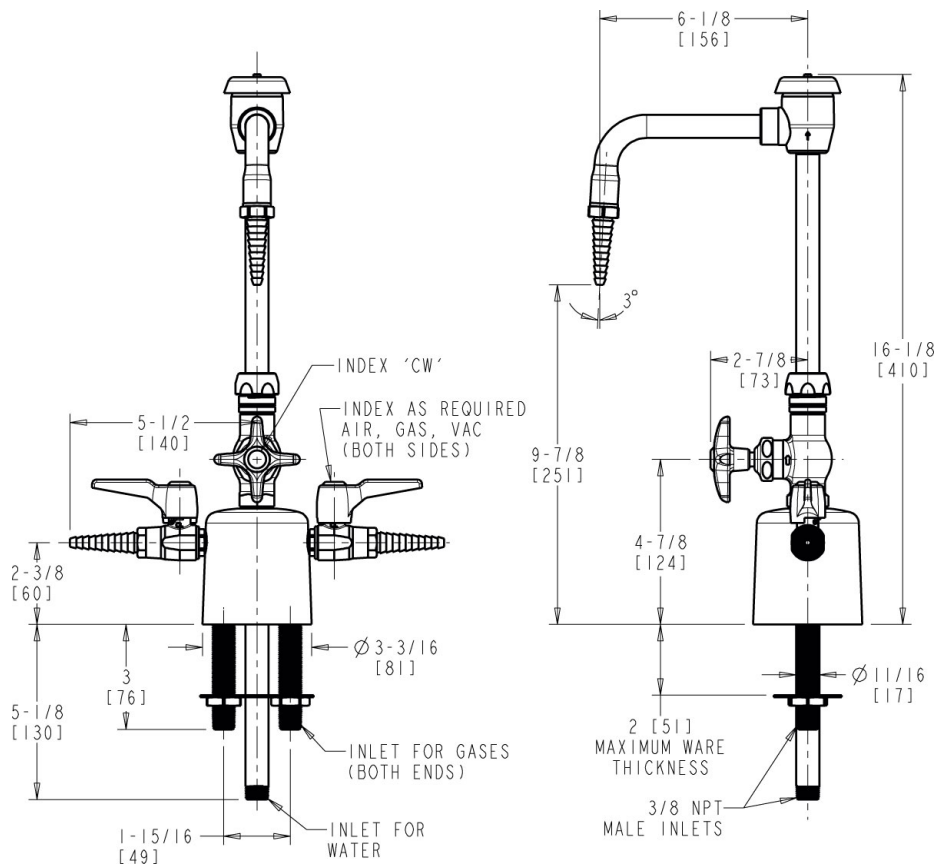

L Series Lab Fittings

LCF1-AA-A1B1

Product Type

Deck-mounted triple service combination valve

Features & Specifications

- 6" rigid/swing gooseneck spout with atmospheric vacuum breaker
- Laboratory nozzle with 10 serrations for laboratory hose
- Vandal Proof 2-1/2" cross handle with button indexed 'CW'
- Slow compression operating cartridge, left-hand
- Complies with the requirements of the Buy American Act of 1933.

Contractor _____

Submitted as Shown Submitted with Variations

Date _____

Architect/Engineer Specification

Chicago Faucets No. LCF1-AA-A1B1 Deck-mounted triple service combination valve, polished chrome finish. 6" rigid/swing gooseneck spout with atmospheric vacuum breaker. Laboratory nozzle with 10 serrations for laboratory hose. Slow compression operating cartridge, left-hand turn. 2-1/2" cross handle with button indexed 'CW'.