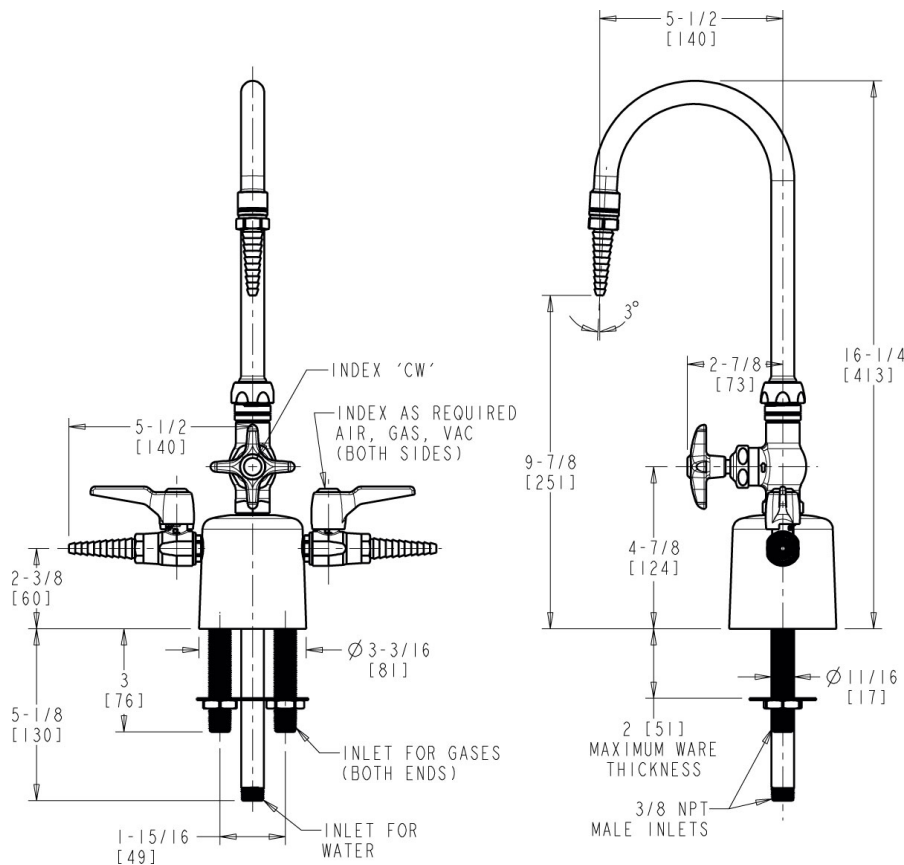

### Features & Specifications

---

- 5-1/4" rigid/swing gooseneck spout
- Laboratory nozzle with 10 serrations for laboratory hose
- Vandal Proof 2-1/2" cross handle with button indexed 'CW'
- Slow compression operating cartridge, left-hand
- Complies with the requirements of the Buy American Act of 1933.

Engineer \_\_\_\_\_

Contractor \_\_\_\_\_

Submitted as Shown       Submitted with Variations

Date \_\_\_\_\_

**Architect/Engineer Specification**

Chicago Faucets No. LCF1-AA-A1A1 Deck-mounted triple service combination valve, polished chrome finish. 5-1/4" rigid/swing gooseneck spout. Laboratory nozzle with 10 serrations for laboratory hose. Slow compression operating cartridge, left-hand turn. 2-1/2" cross handle with button indexed 'CW'.