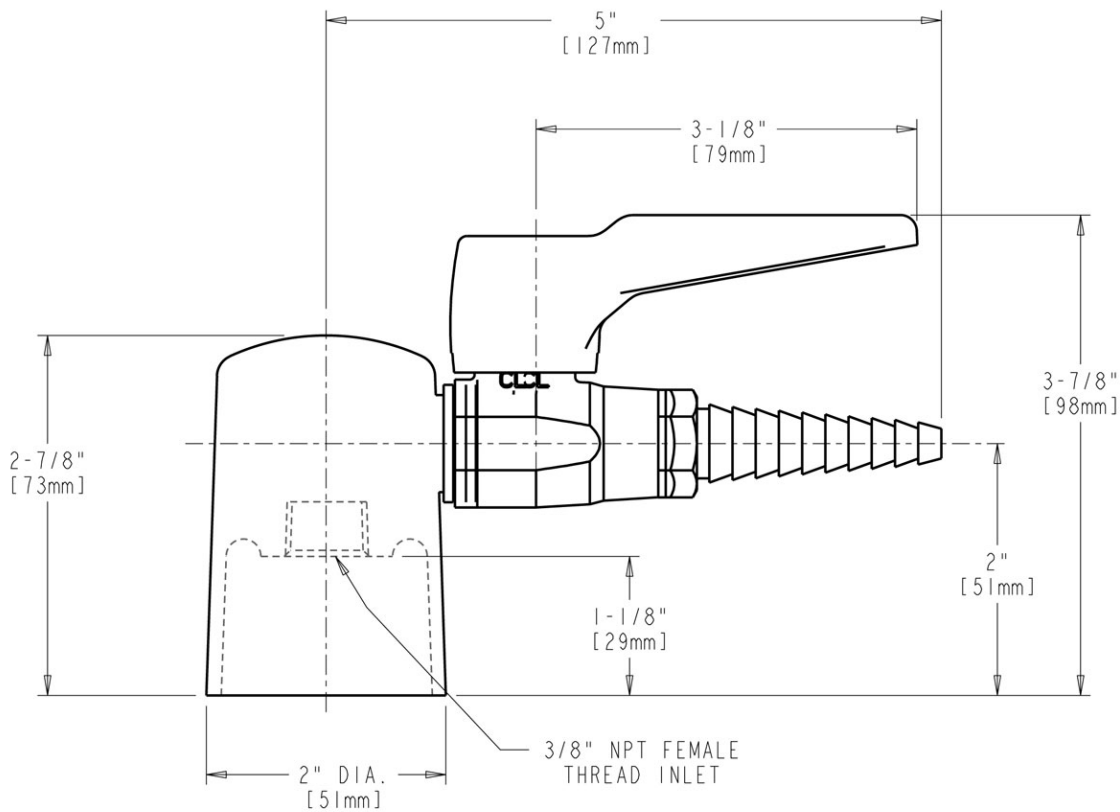

900 Series Lab Fittings

980-909LESS216-28CP

Product Type

Deck-mounted remote spout

Features & Specifications

- Laboratory nozzle with 10 serrations for laboratory hose

Performance Specification

- Rated Operating Pressure: 0-0.5 PSI

Date _____

*No
Image
Available*

Architect/Engineer Specification

Chicago Faucets No. 980-909LESS216-28CP, Single Ball Valve with Turret, deck-mounted, chrome plated. Serrated, full-flow laboratory nozzle. 3/8" NPT female thread inlet. May be used with most laboratory gases. 909 Valve is Certified for Gas Service per ANSI Z21.15b-2006/CSA 9.1b-2006 by the Canadian Standards Association.