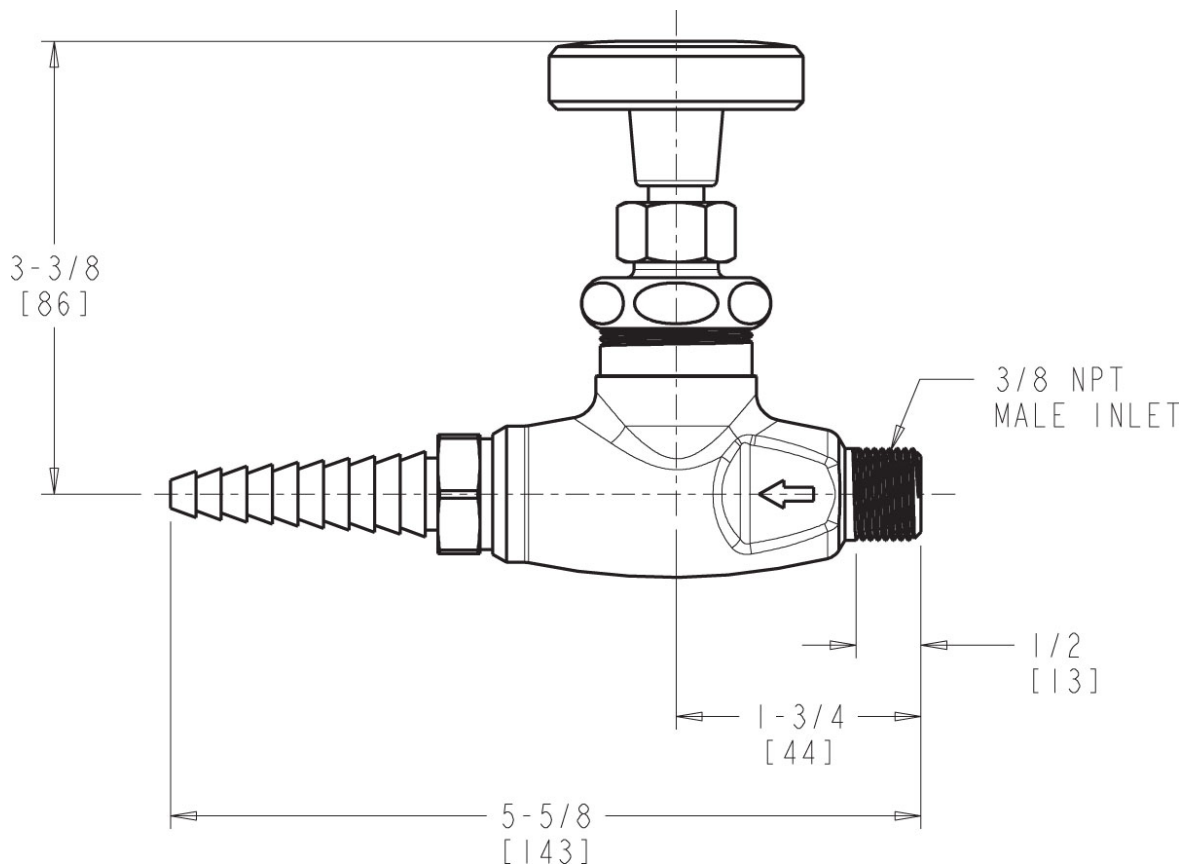

900 Series Lab Fittings 937-WHLEB

Product Type

Straight laboratory needle valve

Features & Specifications

- Laboratory nozzle with 10 serrations for laboratory hose
- Needle valve compression operating cartridge, left-hand

Submitted as Shown Submitted with Variations

Date _____

Architect/Engineer Specification

Chicago Faucets No. 937-WHLEB, Single Needle Valve, panel-mounted, chrome plated. Serrated, full-flow laboratory nozzle. 3/8"-18 NPT male thread inlet. May be used with most laboratory gases. 937 Valve is Certified for Gas Service per ANSI Z21.15b-2006/CSA 9.1b-2006 by the Canadian Standards Association. Mounting hardware included.