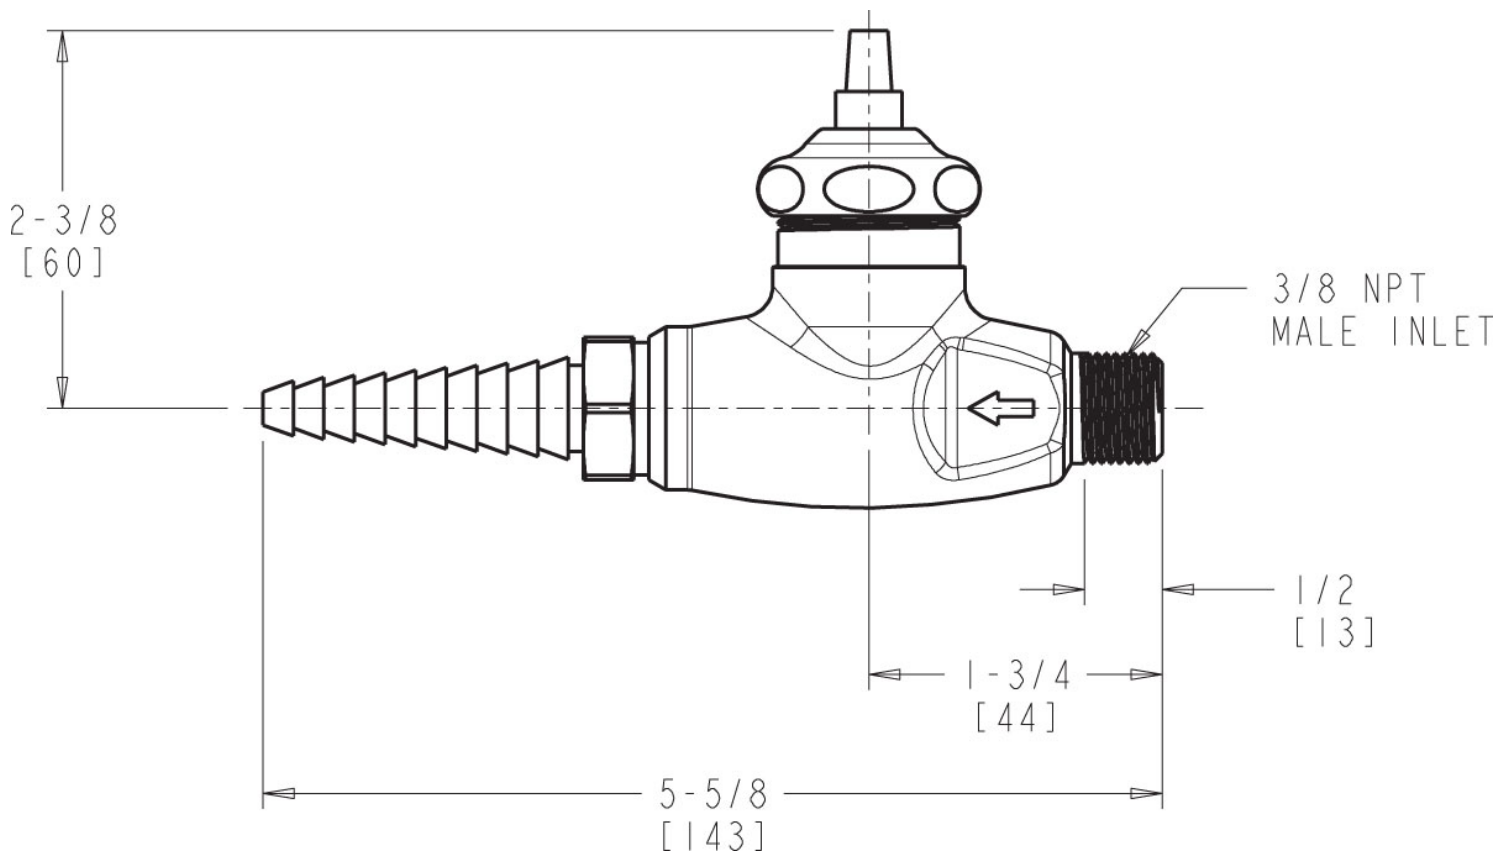

## Architect/Engineer Specification

Chicago Faucets No. 937-LEH, Laboratory Water Valve, chrome plated. Serrated, full-flow laboratory nozzle. Slow compression rebuildable cartridge, opens and closes 360° for fine adjustment, closes with water pressure, features square, tapered stem. 3/8"-18 NPT male thread inlet. Mounting hardware included.