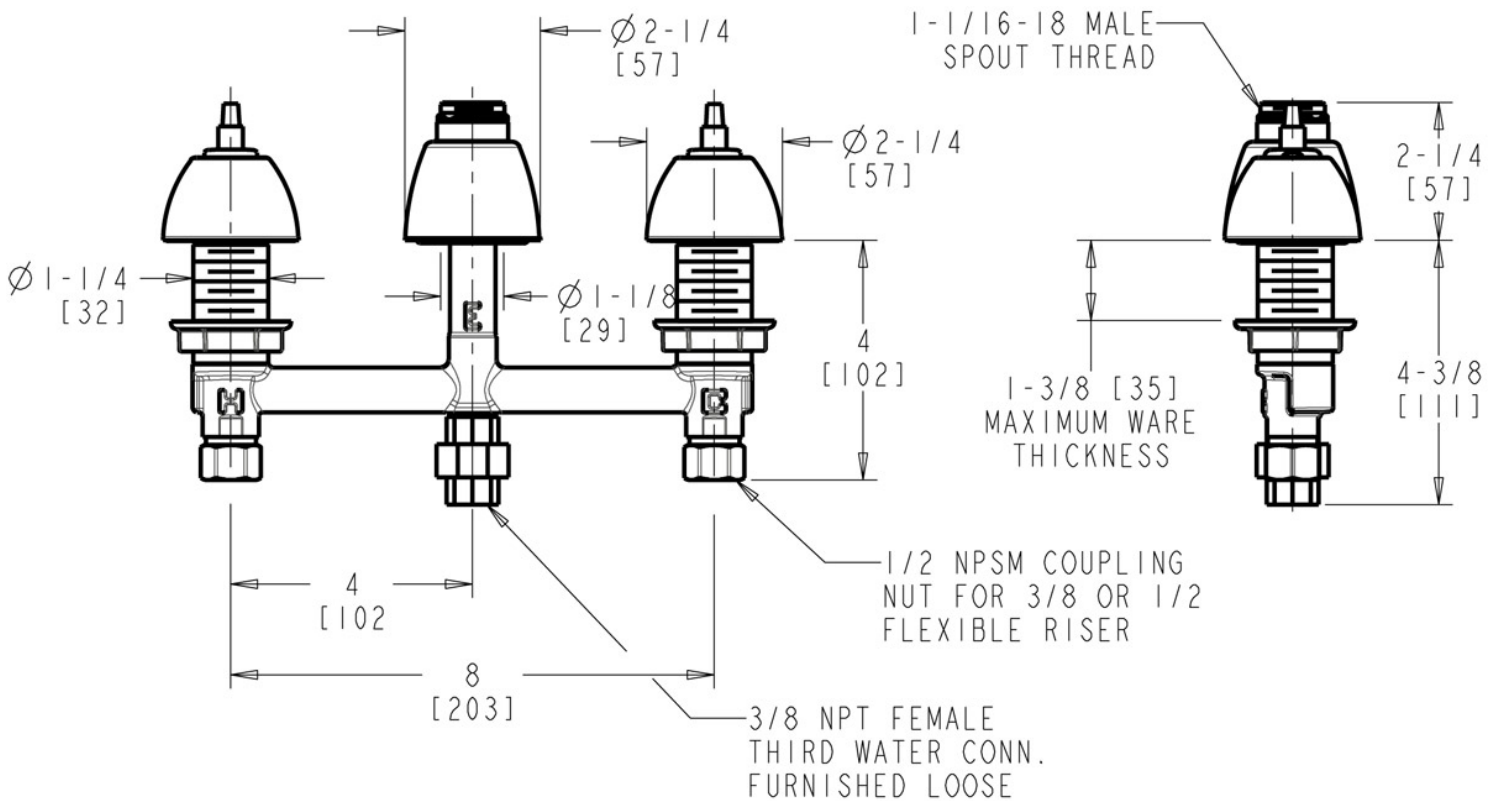

Manual Sink Faucets 786-TWLESHAB

Product Type

Deck-mounted manual faucet with 8" centers

Features & Specifications

- 8" fixed centers
- Less Spout
- Less Handle
- Quatern™ compression operating cartridge, left-hand
- Quatern™ compression operating cartridge, right-hand
- Union Assembly
- ECAST® design provides durable cast brass construction with total lead content equal to or less than 0.25% by weighted average
- Complies with the requirements of the Buy American Act of 1933.
- CFNow! Item Ships in 3 Days

Architect/Engineer Specification

Chicago Faucets No. 786-TWLESHAB, Sink Faucet for hot and cold water with third water inlet, concealed deck-mount with 8" fixed centers, chrome plated. Quatum™ rebuildable compression cartridge, opens and closes 90°, closes with water pressure, features square, tapered stem. 1/2" NPSM supply inlets and coupling nut for 3/8" or 1/2" flexible riser. 3/8" NPT female third water inlet. ECAST® construction with less than 0.25% lead content by weighted average.