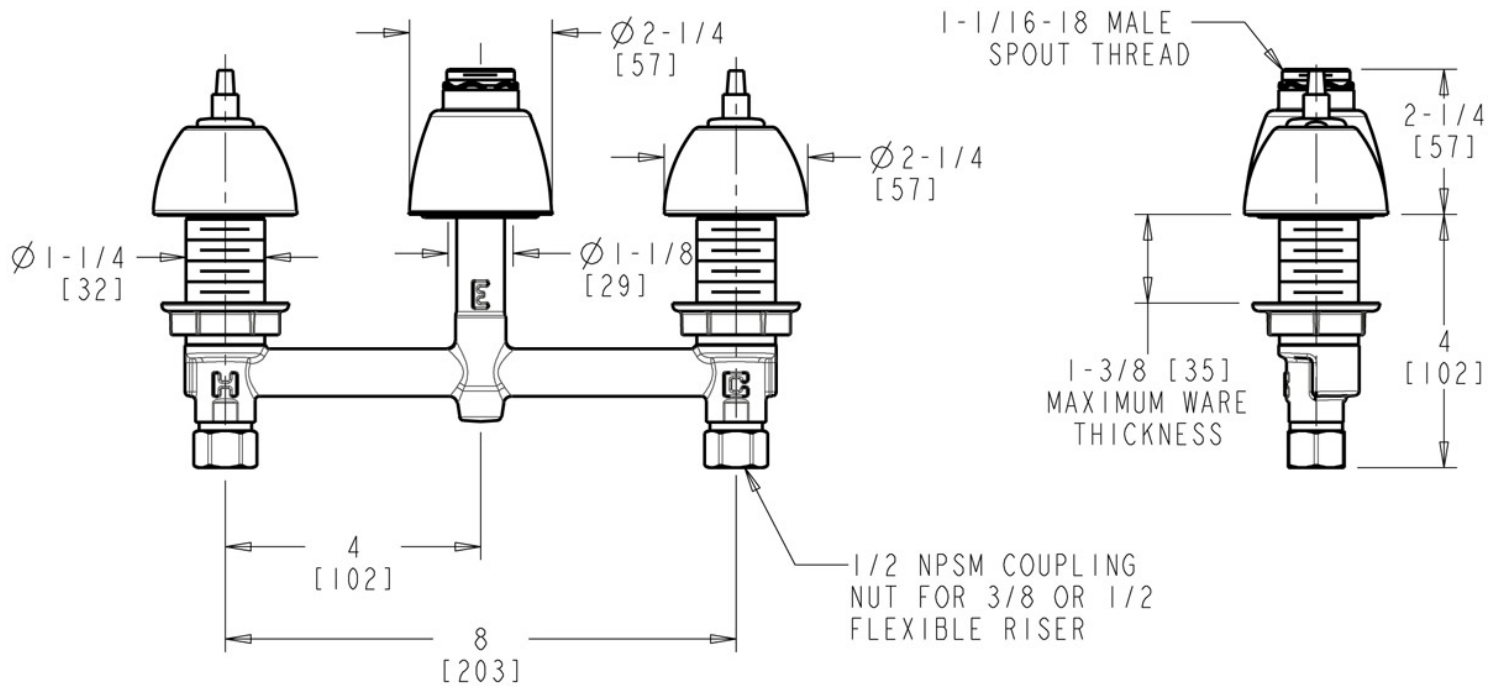

Manual Sink Faucets 786-LESHAB

Product Type

Deck-mounted manual faucet with 8" centers

Features & Specifications

- 8" fixed centers
- Less Spout
- Less Handle
- Quatern™ compression operating cartridge, left-hand
- Quatern™ compression operating cartridge, right-hand
- ECAST® design provides durable cast brass construction with total lead content equal to or less than 0.25% by weighted average
- Complies with the requirements of the Buy American Act of 1933.
- CFNow! Item Ships in 3 Days

Architect/Engineer Specification

Chicago Faucets No. 786-LESHAB, Sink Faucet for hot and cold water, concealed deck-mount with 8" fixed centers, chrome plated. Quaturn™ rebuildable compression cartridge, opens and closes 90°, closes with water pressure, features square, tapered stem. 1/2" NPSM supply inlets and coupling nut for 3/8" or 1/2" flexible riser. ECAST® construction with less than 0.25% lead content by weighted average.