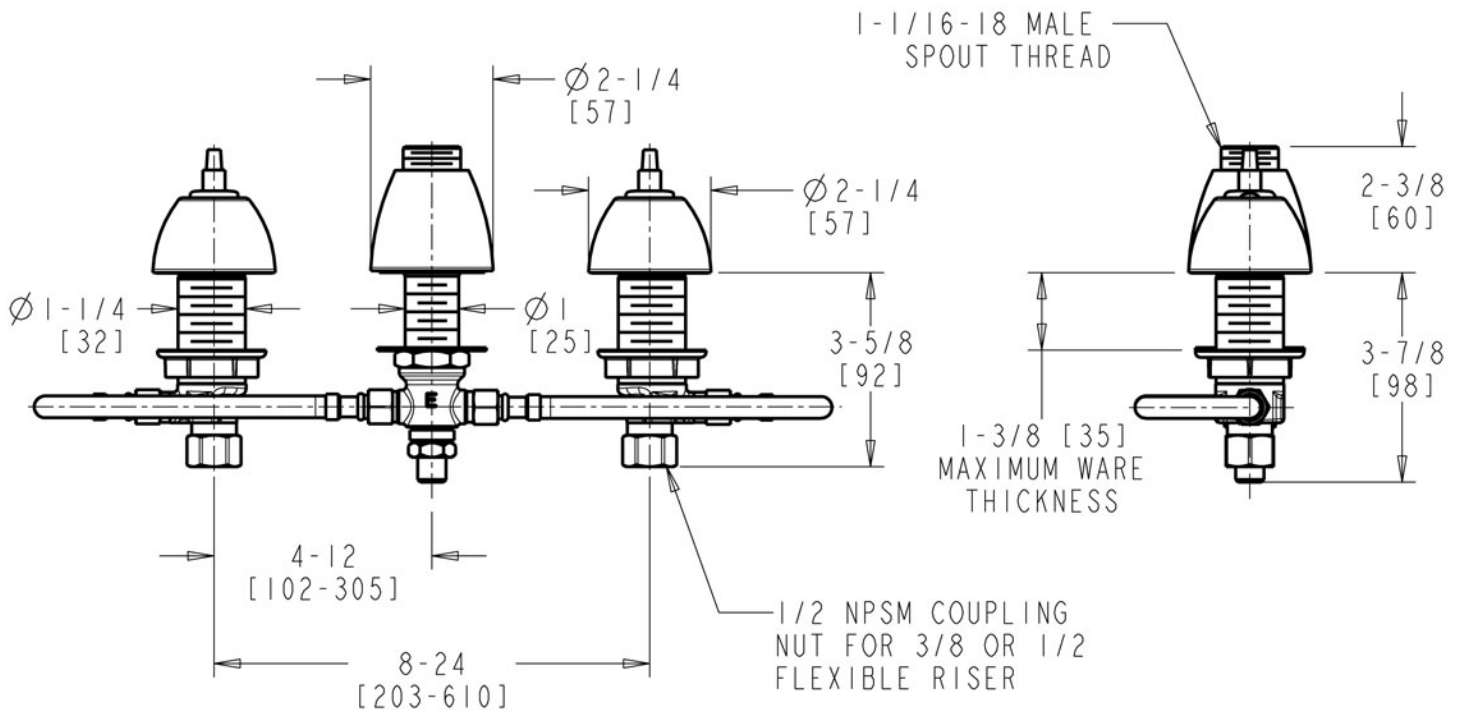

Manual Sink Faucets 786-HLESHAB

Product Type

Deck-mounted manual faucet with adjustable centers

Features & Specifications

- Fully adjustable, 6" - 26" centers
- Less Spout
- Less Handle
- Quatern™ compression operating cartridge, left-hand
- Quatern™ compression operating cartridge, right-hand
- ECAST® design provides durable cast brass construction with total lead content equal to or less than 0.25% by weighted average
- Complies with the requirements of the Buy American Act of 1933.

Architect/Engineer Specification

Chicago Faucets No. 786-HLESHAB, Sink Faucet for hot and cold water, concealed deck-mount with fully adjustable 6"-26" centers, chrome plated. Quatern™ rebuildable compression cartridge, opens and closes 90°, closes with water pressure, features square, tapered stem. 1/2" NPSM supply inlets and coupling nut for 3/8" or 1/2" flexible riser. ECAST® construction with less than 0.25% lead content by weighted average.