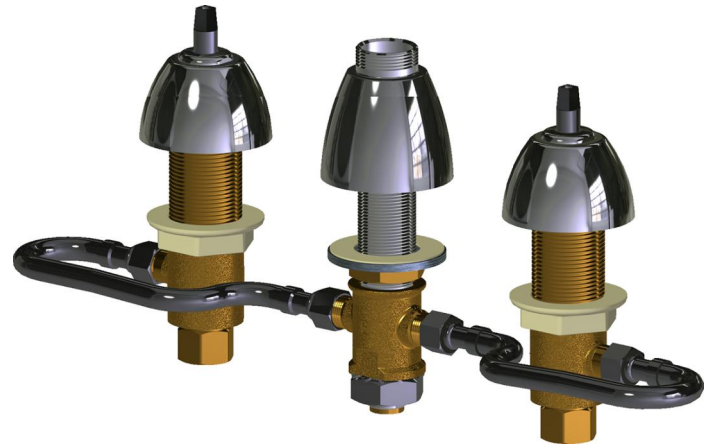

Manual Sink Faucets 786-HLESHAB

Product Type

Deck-mounted manual faucet with adjustable centers

Features & Specifications

- Fully adjustable, 6" - 26" centers
- Less Spout
- Less Handle
- Quatern™ compression operating cartridge, left-hand
- Quatern™ compression operating cartridge, right-hand
- ECAST® design provides durable cast brass construction with total lead content equal to or less than 0.25% by weighted average
- Complies with the requirements of the Buy American Act of 1933.

Contractor _____

Submitted as Shown

Submitted with Variations

Date _____

ECAST

ECAST products are intended for installation where state laws and local codes mandate lead content levels or in any location where lead content is a concern.

Architect/Engineer Specification

Chicago Faucets No. 786-HLESHAB, Sink Faucet for hot and cold water, concealed deck-mount with fully adjustable 6"-26" centers, chrome plated. Quatern™ rebuildable compression cartridge, opens and closes 90°, closes with water pressure, features square, tapered stem. 1/2" NPSM supply inlets and coupling nut for 3/8" or 1/2" flexible riser. ECAST® construction with less than 0.25% lead content by weighted average.