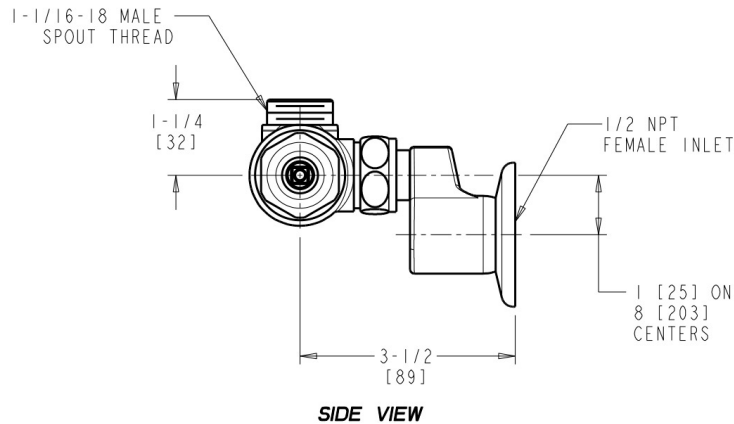

Engineer \_\_\_\_\_

Contractor \_\_\_\_\_

Submitted as Shown

Submitted with Variations

Date \_\_\_\_\_

**Architect/Engineer Specification**

Chicago Faucets No. 737-LESHRCF, Sink Faucet for hot and cold water, wall mounted 3-3/8" body with adjustable arms for 3" - 8-3/8" centers. Rough chrome plated. Quatern™ rebuildable compression cartridge, opens and closes 90°, closes with water pressure, features square, tapered stem. 2-1/2" offset inlet supply arm with 1/2" NPT female thread inlet. Mounting hardware included.