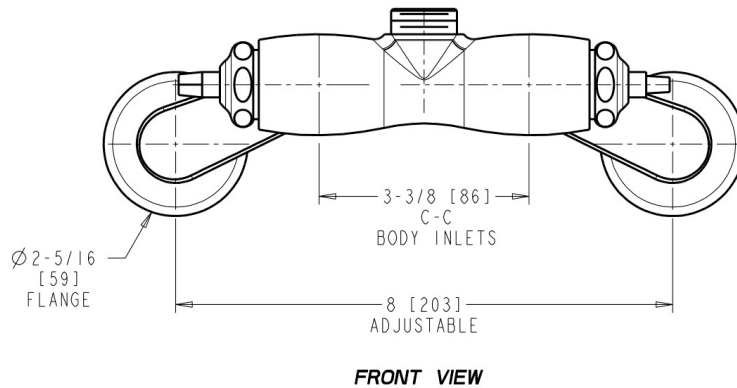

Engineer \_\_\_\_\_

Contractor \_\_\_\_\_

Submitted as Shown

Submitted with Variations

Date \_\_\_\_\_

**Architect/Engineer Specification**

Chicago Faucets No. 737-LESHRCF, Sink Faucet for hot and cold water, wall mounted 3-3/8" body with adjustable arms for 3" - 8-3/8" centers. Rough chrome plated. Quatern™ rebuildable compression cartridge, opens and closes 90°, closes with water pressure, features square, tapered stem. 2-1/2" offset inlet supply arm with 1/2" NPT female thread inlet. Mounting hardware included.