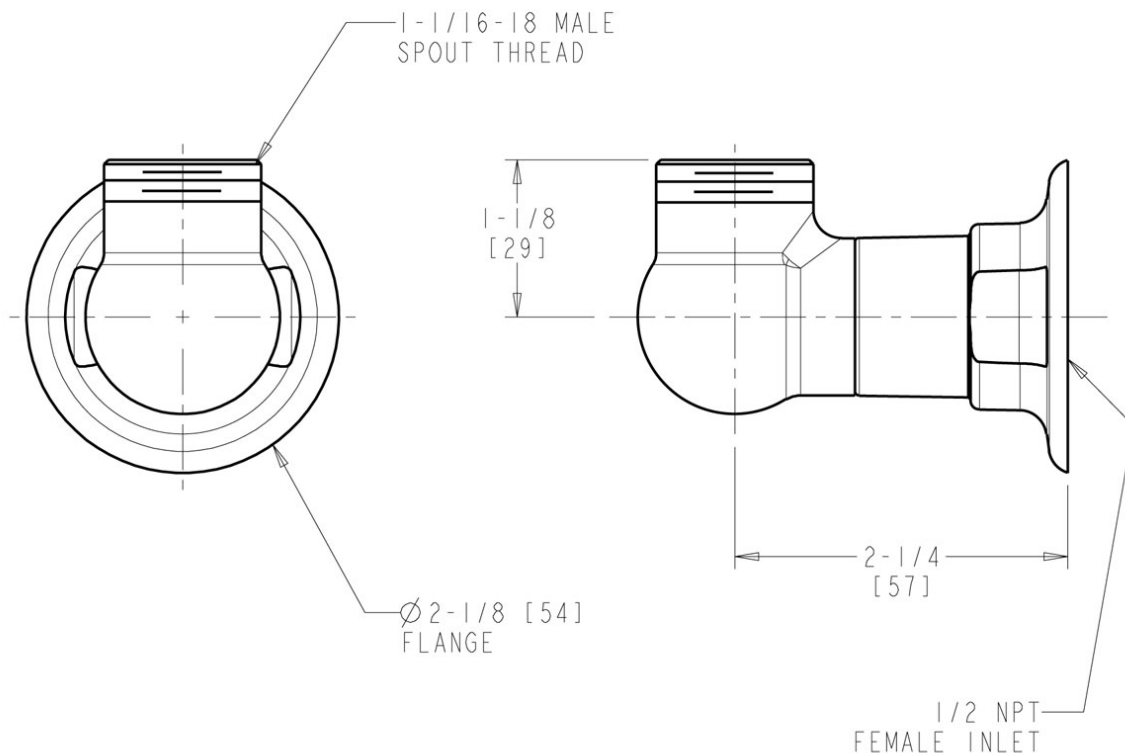

Architect _____

Engineer _____

Contractor _____

Submitted as Shown Submitted with Variations

Date _____

*No
Image
Available*

Architect/Engineer Specification

Chicago Faucets No. 629-LESSSPTCP, Single Inlet Remote Fitting, chrome plated. 1/2" NPT female thread inlets.