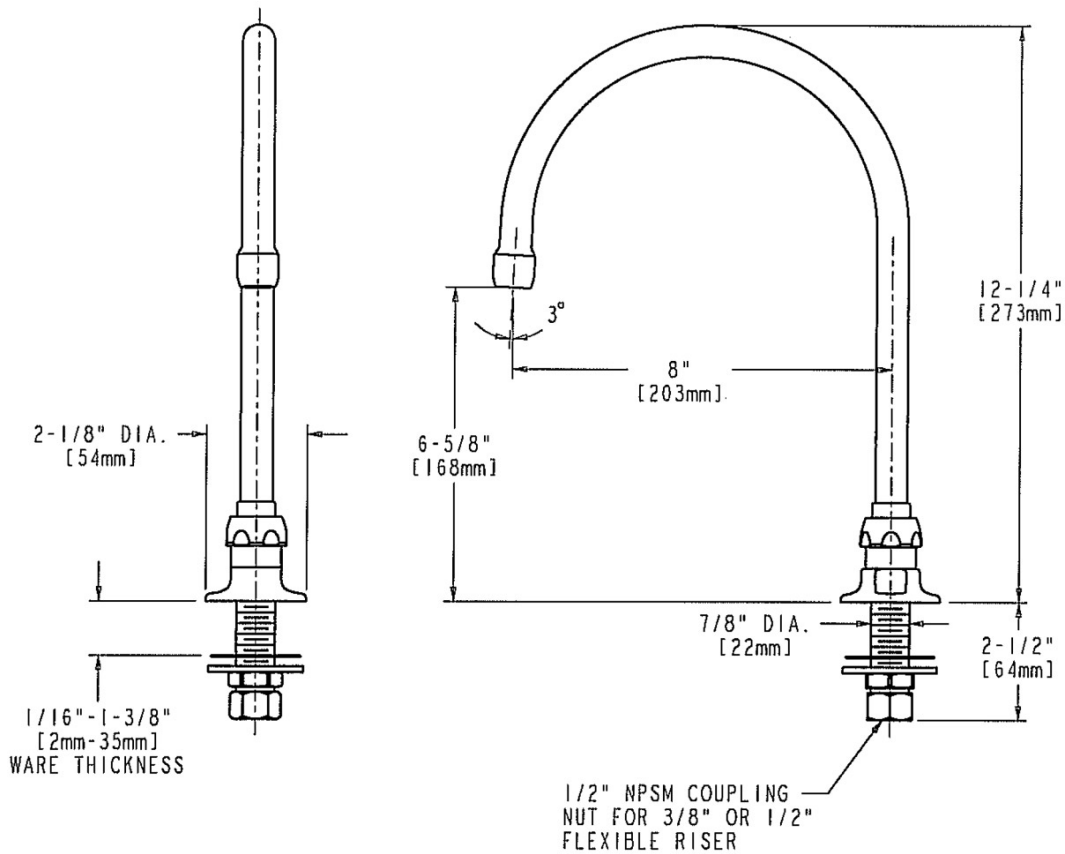

Architect/Engineer Specification

Chicago Faucets No. 626-GN8AE3CP, Remote Rigid/Swing Gooseneck Spout, chrome plated, 8" center-to-center. 2.2 GPM (8.3 L/min) pressure compensating Softflo aerator. 1/2" NPSM supply inlets and coupling nut for 3/8" or 1/2" flexible riser. This product is tested and certified to industry standards: ASME A112.18.1/CSA B125.1, and Certified to NSF/ANSI 61, Section 9.