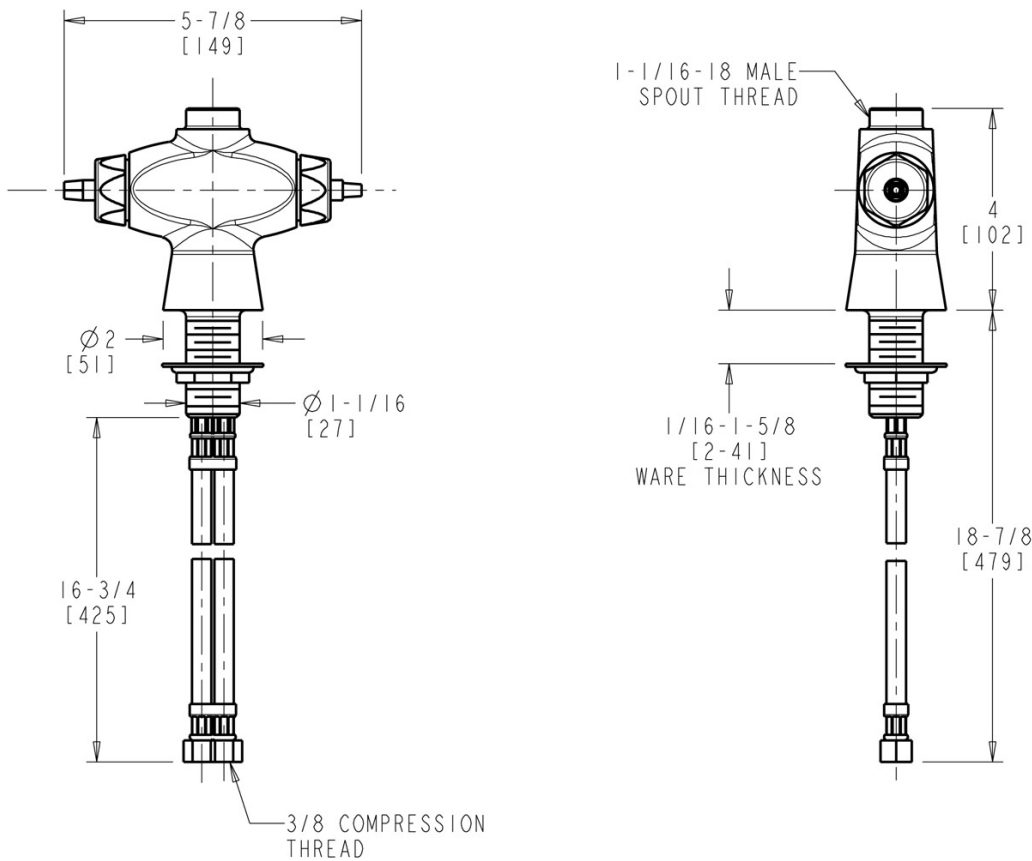

Manual Sink Faucets 50-LESHXKAB

Product Type

Deck-mounted manual faucet, single-hole mounting

Features & Specifications

- Single-hole
- Less Spout
- Less Handle
- Ceramic 1/4-turn operating cartridge, right-hand
- Ceramic 1/4-turn operating cartridge, left-hand
- ECAST® design provides durable cast brass construction with total lead content equal to or less than 0.25% by weighted average
- Complies with the requirements of the Buy American Act of 1933.
- CFNow! Item Ships in 3 Days

Architect/Engineer Specification

Chicago Faucets No. 50-LESHXKAB, Sink Faucet for hot and cold water, single-hole deck mount, chrome plated. Ceramic quarter-turn cartridge, features square, tapered stem. Flexible supply hoses with 3/8" compression fitting. ECAST® construction with less than 0.25% lead content by weighted average.