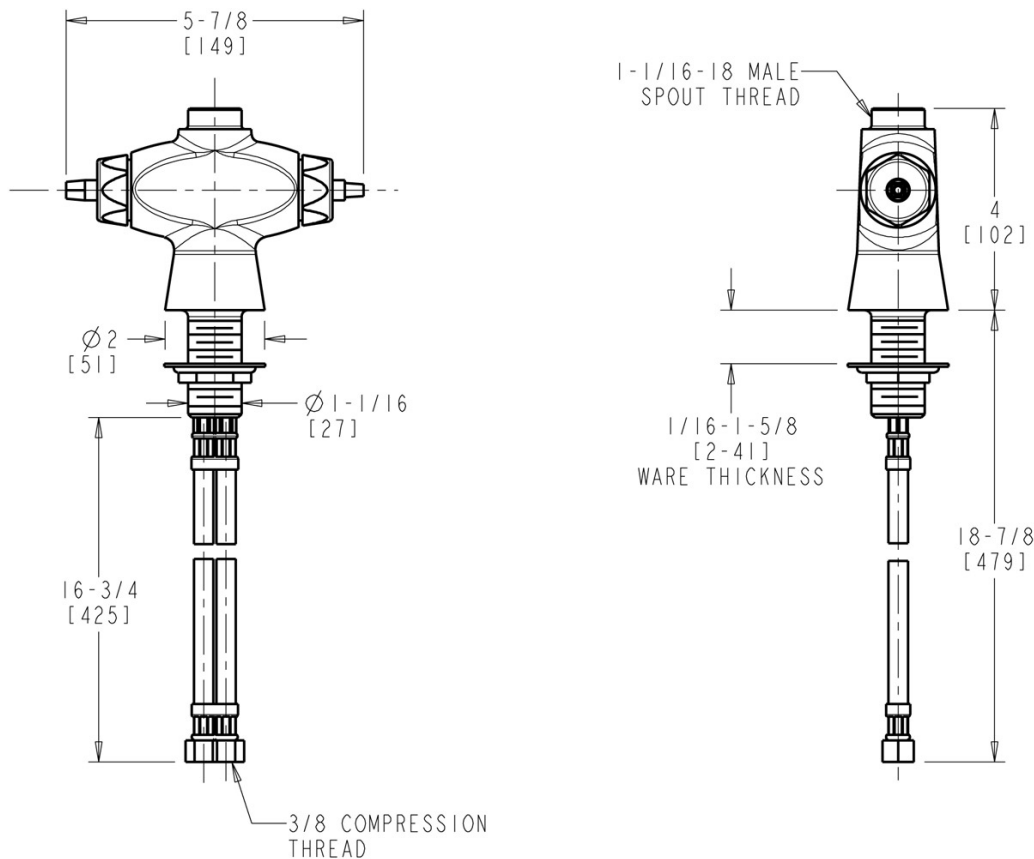

Manual Sink Faucets 50-LESHAB

Product Type

Deck-mounted manual faucet, single-hole mounting

Features & Specifications

- Single-hole
- Less Spout
- Less Handle
- Quatern™ compression operating cartridge, right-hand
- Quatern™ compression operating cartridge, left-hand
- ECAST® design provides durable cast brass construction with total lead content equal to or less than 0.25% by weighted average
- Complies with the requirements of the Buy American Act of 1933.
- CFNow! Item Ships in 3 Days

Architect/Engineer Specification

Chicago Faucets No. 50-LESHAB, Sink Faucet for hot and cold water, single-hole deck mount, chrome plated. Quatum™ rebuildable compression cartridge, opens and closes 90°, closes with water pressure, features square, tapered stem. Flexible supply hoses with 3/8" compression fitting. ECAST® construction with less than 0.25% lead content by weighted average.