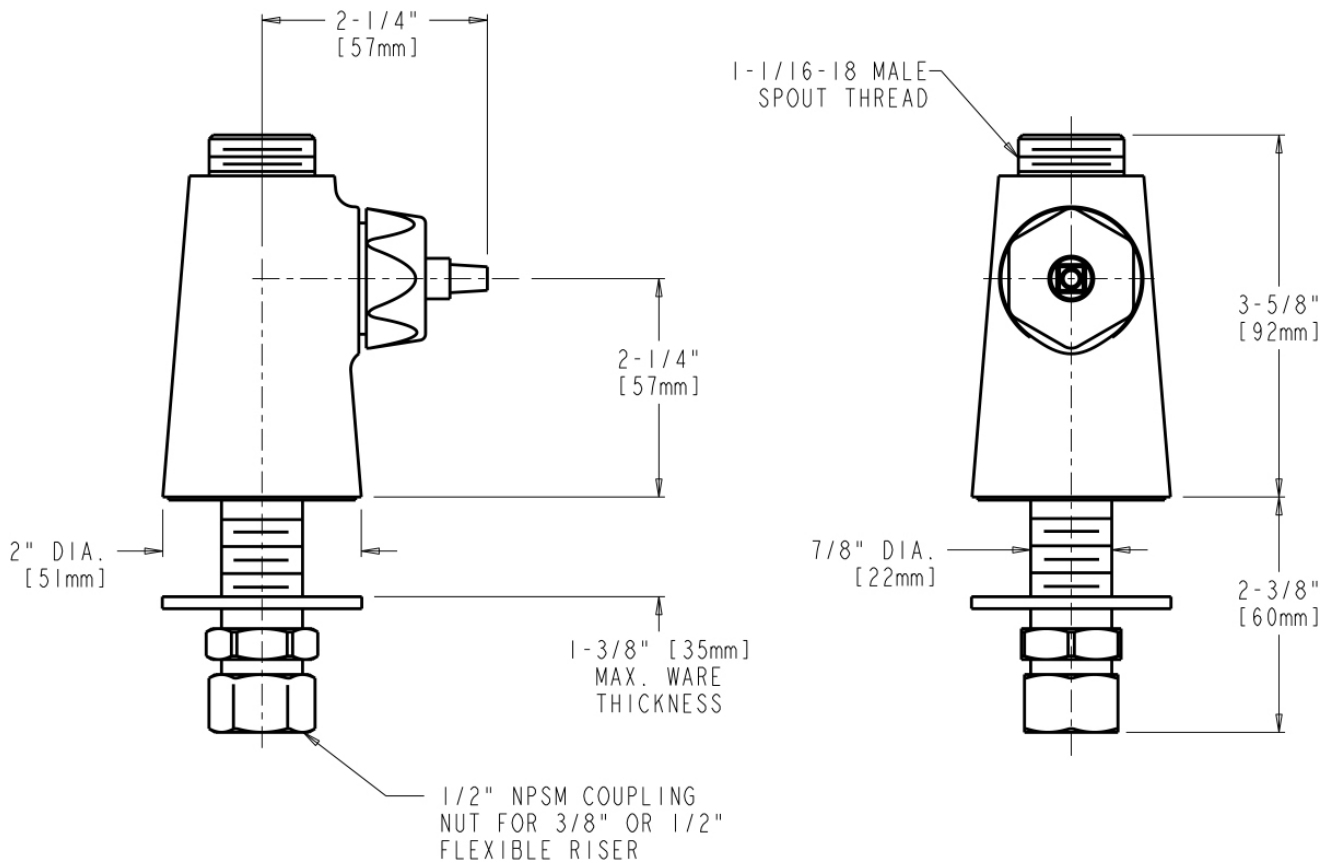

Manual Sink Faucets 349-LESHXKAB

Product Type

Deck-mounted manual faucet, single-hole, single-supply

Features & Specifications

- Single-hole
- Less Spout
- Less Outlet
- Less Handle
- Ceramic 1/4-turn operating cartridge, right-hand
- ECAST® design provides durable cast brass construction with total lead content equal to or less than 0.25% by weighted average
- Complies with the requirements of the Buy American Act of 1933.
- CFNow! Item Ships in 3 Days

Architect/Engineer Specification

Chicago Faucets No. 349-LESHXKAB, Sink Faucet, single-supply, single-hole deck mount, chrome plated. Ceramic quarter-turn cartridge, features square, tapered stem. 1/2" NPSM supply inlet with coupling nut for 3/8" or 1/2" flexible riser. ECAST® construction with less than 0.25% lead content by weighted average.