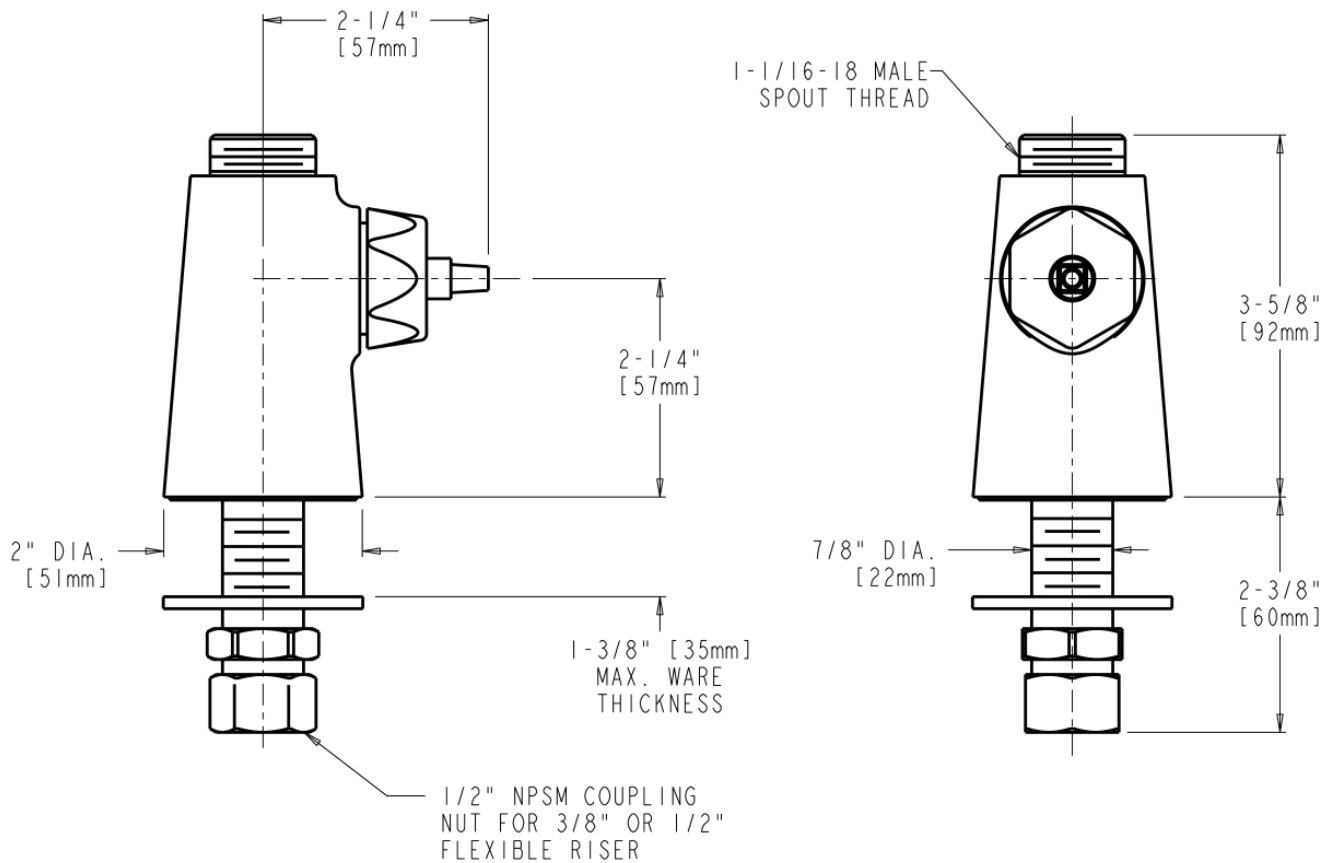

Manual Sink Faucets 349-LESHAB

Product Type

Deck-mounted manual faucet, single-hole, single-supply

Features & Specifications

- Single-hole
- Less Spout
- Less Outlet
- Less Handle
- Quatern™ compression operating cartridge, right-hand
- ECAST® design provides durable cast brass construction with total lead content equal to or less than 0.25% by weighted average
- Complies with the requirements of the Buy American Act of 1933.
- CFNow! Item Ships in 3 Days

Architect/Engineer Specification

Chicago Faucets No. 349-LESHAB, Sink Faucet, single-supply, single-hole deck mount, chrome plated. Quatern™ rebuildable compression cartridge, opens and closes 90°, closes with water pressure, features square, tapered stem. 1/2" NPSM supply inlet with coupling nut for 3/8" or 1/2" flexible riser. ECAST® construction with less than 0.25% lead content by weighted average.