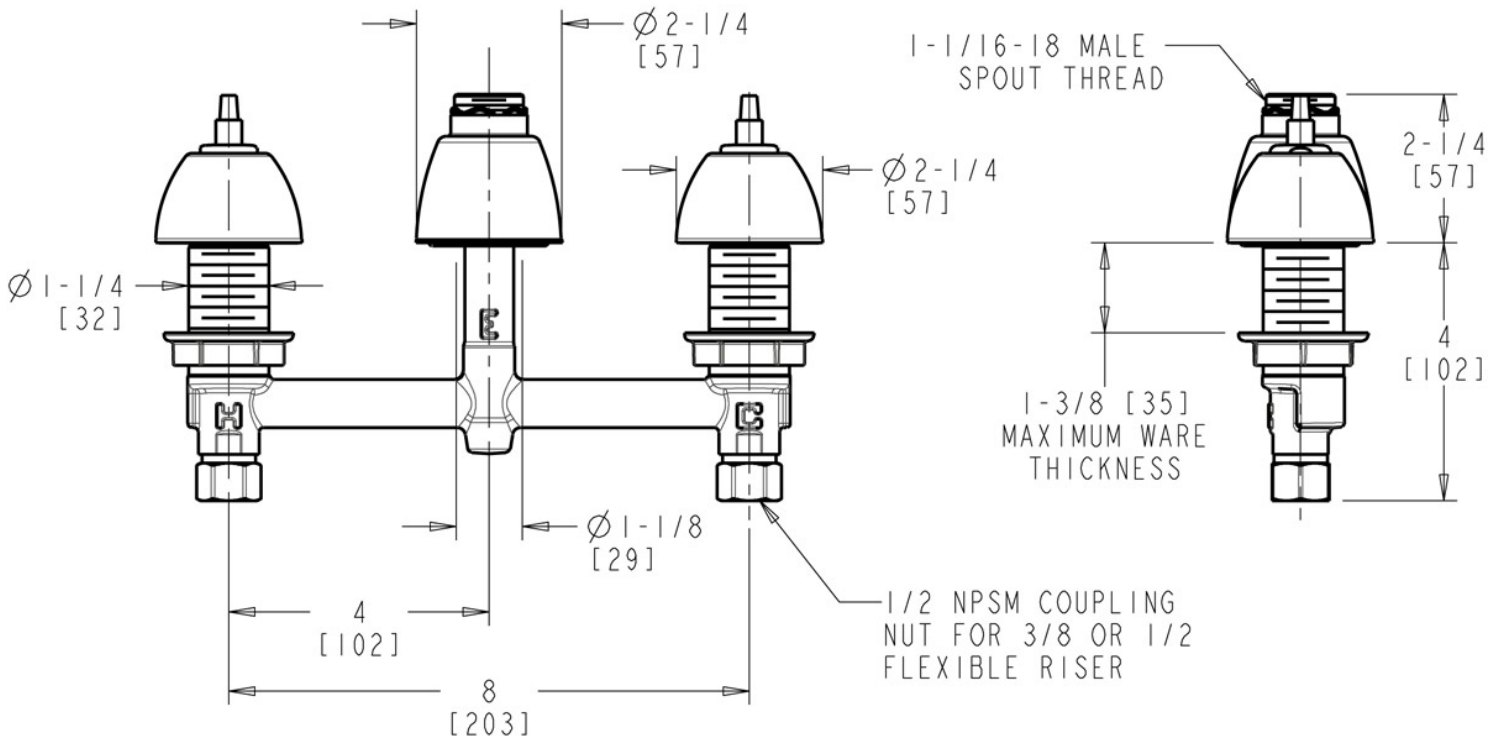

Manual Sink Faucets 201-ALESHAB

Product Type

Deck-mounted manual faucet with 8" centers

Features & Specifications

- 8" fixed centers
- Less Spout
- Less Handle
- Quatern™ compression operating cartridge, left-hand
- Quatern™ compression operating cartridge, right-hand
- ECAST® design provides durable cast brass construction with total lead content equal to or less than 0.25% by weighted average

Architect/Engineer Specification

Chicago Faucets No. 201-ALESHAB, Sink Faucet for hot and cold water, concealed deck-mount with 8" fixed centers, chrome plated. Quatum™ rebuildable compression cartridge, opens and closes 90°, closes with water pressure, features square, tapered stem. 1/2" NPSM supply inlets and coupling nut for 3/8" or 1/2" flexible riser. ECAST® construction with less than 0.25% lead content by weighted average.