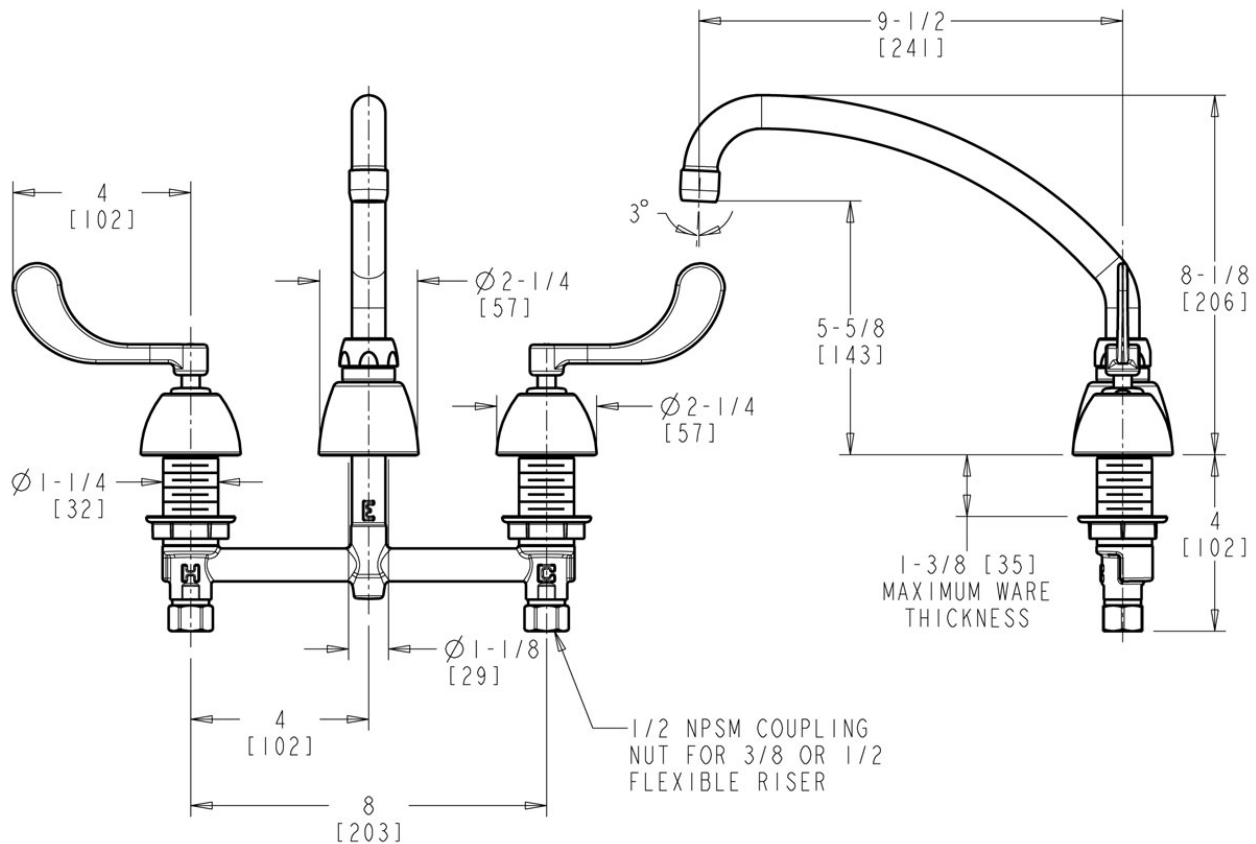

Manual Sink Faucets 201-A1000XKLESHAB

Product Type

Deck-mounted manual faucet with 8" centers

Features & Specifications

- 8" fixed centers
- Less Spout
- Less Handle
- Ceramic 1/4-turn operating cartridge, right-hand
- Ceramic 1/4-turn operating cartridge, left-hand
- ECAST® design provides durable cast brass construction with total lead content equal to or less than 0.25% by weighted average
- Complies with the requirements of the Buy American Act of 1933.
- CFNow! Item Ships in 3 Days

Architect/Engineer Specification

Chicago Faucets No. 201-A1000KLESHAB, Sink Faucet for hot and cold water, concealed deck-mount with 8" fixed centers, chrome plated. Ceramic quarter-turn cartridge, features square, tapered stem. 1/2" NPSM supply inlets and coupling nut for 3/8" or 1/2" flexible riser. ECAST® construction with less than 0.25% lead content by weighted average.