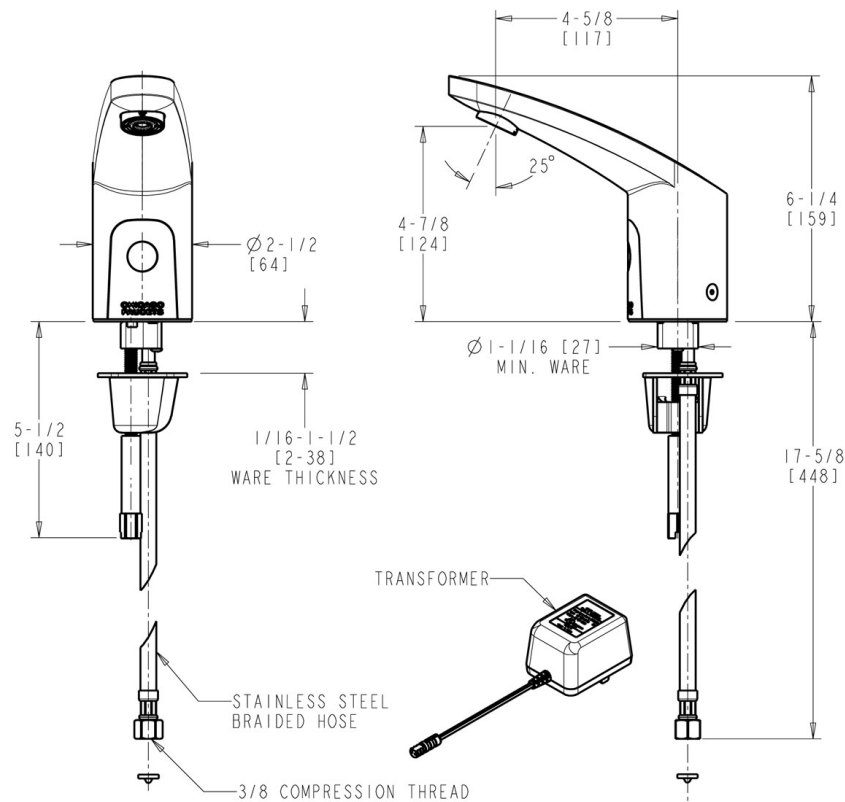

Date _____

*No
Image
Available*

Architect/Engineer Specification

Chicago Faucets No. 116.306.21.1, Electronic lavatory faucet with dual-beam infrared sensor, chrome plated. Single-hole deck mount. Accessory pre-pack with 0.5 GPM (1.9 L/min) vandal-proof outlet and vandal-proof key. Single supply for tempered water. 12 Volt AC Plug-in Transformer Included (Single Faucet Use).