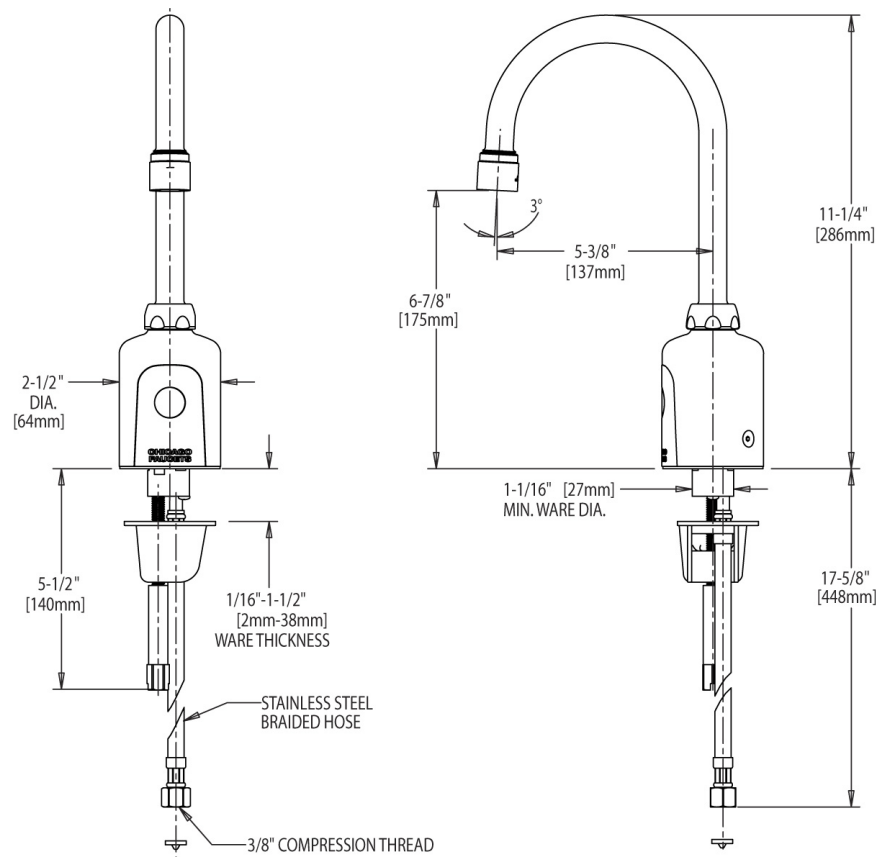

## Architect/Engineer Specification

Chicago Faucets No. 116.203.21.1, HyTronic electronic faucet with dual-beam infrared sensor, chrome plated.