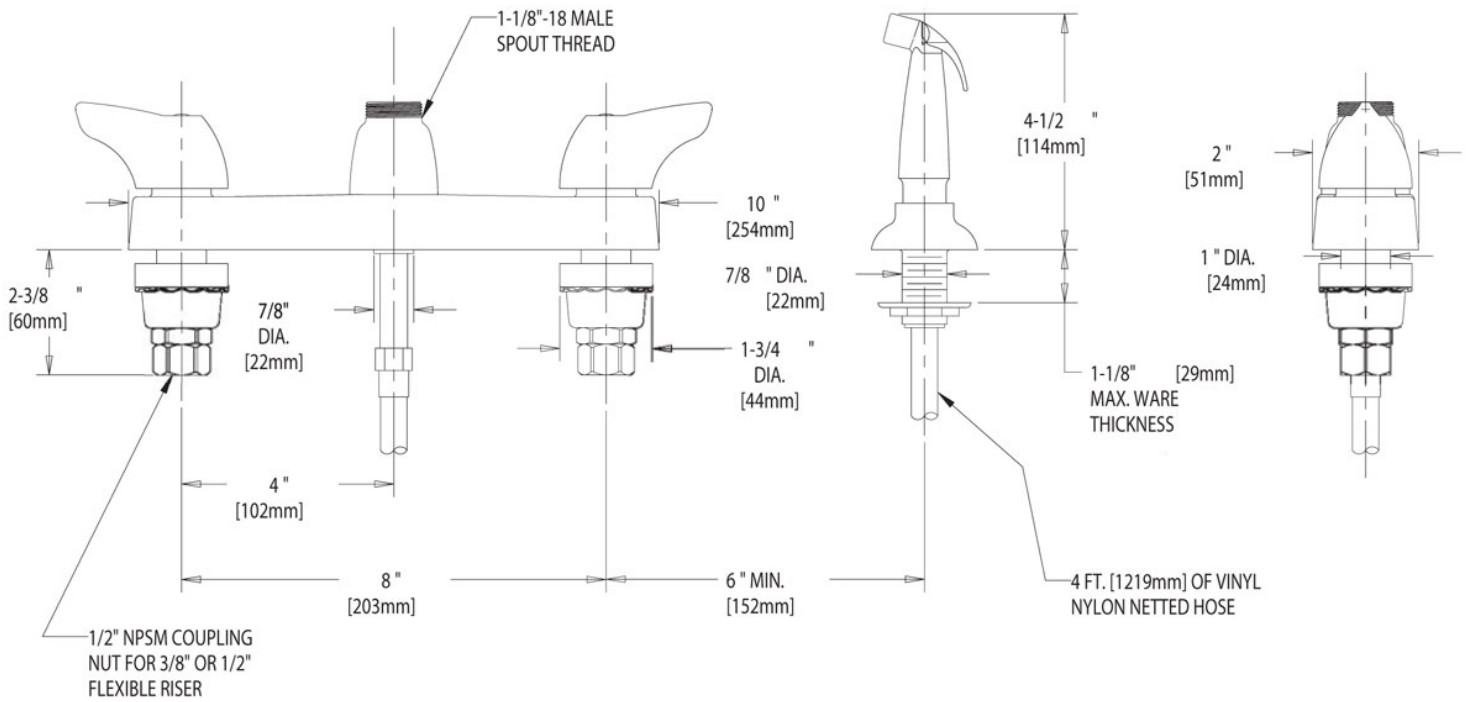

## Architect/Engineer Specification

Chicago Faucets No. 1102-LESSSPTCP, Sink Faucet for hot and cold water, deck-mounted with 8" fixed centers and side spray, chrome plated. 2" metal, vandal-proof, canopy, single-wing handles with secured blue and red index buttons. Quatern™ rebuildable compression cartridge, opens and closes 90°, closes with water pressure, features square, tapered stem. 1/2" NPSM supply inlets and coupling nut for 3/8" or 1/2" flexible riser.