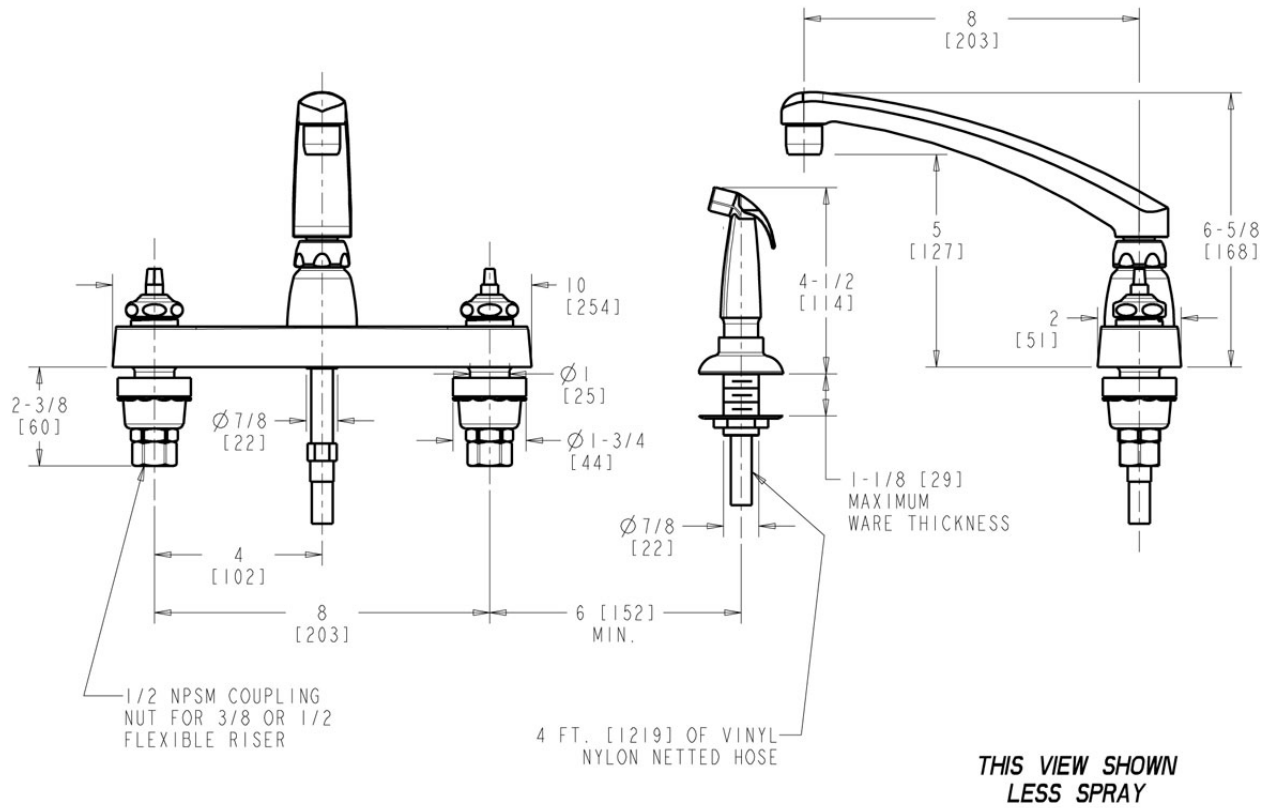

Manual Sink Faucets 1102-LESSHDLCP

Product Type

Deck-mounted manual faucet, 8" centers, with side spray

Features & Specifications

- Includes side spray with hose
- 8" fixed centers
- 9-1/2" L-type swing spout
- Pressure compensating Softflo aerator
- Quatern™ compression operating cartridge, right-hand
- Quatern™ compression operating cartridge, left-hand

Contractor _____

Submitted as Shown

Submitted with Variations

Date _____

No
Image
Available

Architect/Engineer Specification

Chicago Faucets No. 1102-LESSHDLCP, Sink Faucet for hot and cold water, deck-mounted with 8" fixed centers and side spray, chrome plated. L-Type swing spout, 9-1/2" center-to-center. 2.2 GPM (8.3 L/min) pressure compensating Softflo aerator. Quatum™ rebuildable compression cartridge, opens and closes 90°, closes with water pressure, features square, tapered stem. 1/2" NPSM supply inlets and coupling nut for 3/8" or 1/2" flexible riser. This product is tested and certified to industry standards: ASME A112.18.1/CSA B125.1, and Certified to NSF/ANSI 61, Section 9.