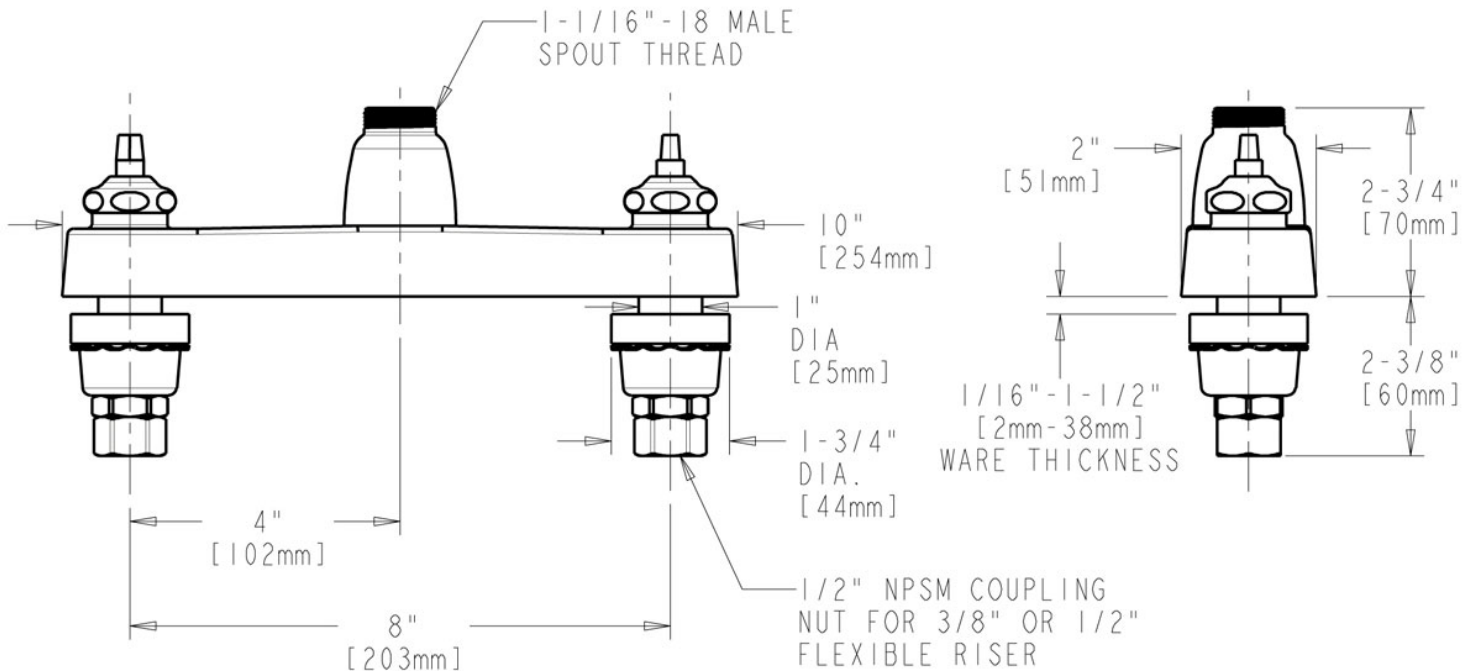

Manual Sink Faucets 1100-LESSSPTLESSHDLCP

Product Type

Deck-mounted manual faucet with 8" centers

Features & Specifications

- 8" fixed centers
- Quatern™ compression operating cartridge, right-hand
- Quatern™ compression operating cartridge, left-hand

Contractor _____

Submitted as Shown

Submitted with Variations

Date _____

Architect/Engineer Specification

Chicago Faucets No. 1100-LESSSPTLESSHDLCP, Sink Faucet for hot and cold water, deck-mounted with 8" fixed centers, chrome plated. Quatum™ rebuildable compression cartridge, opens and closes 90°, closes with water pressure, features square, tapered stem. 1/2" NPSM supply inlets and coupling nut for 3/8" or 1/2" flexible riser.