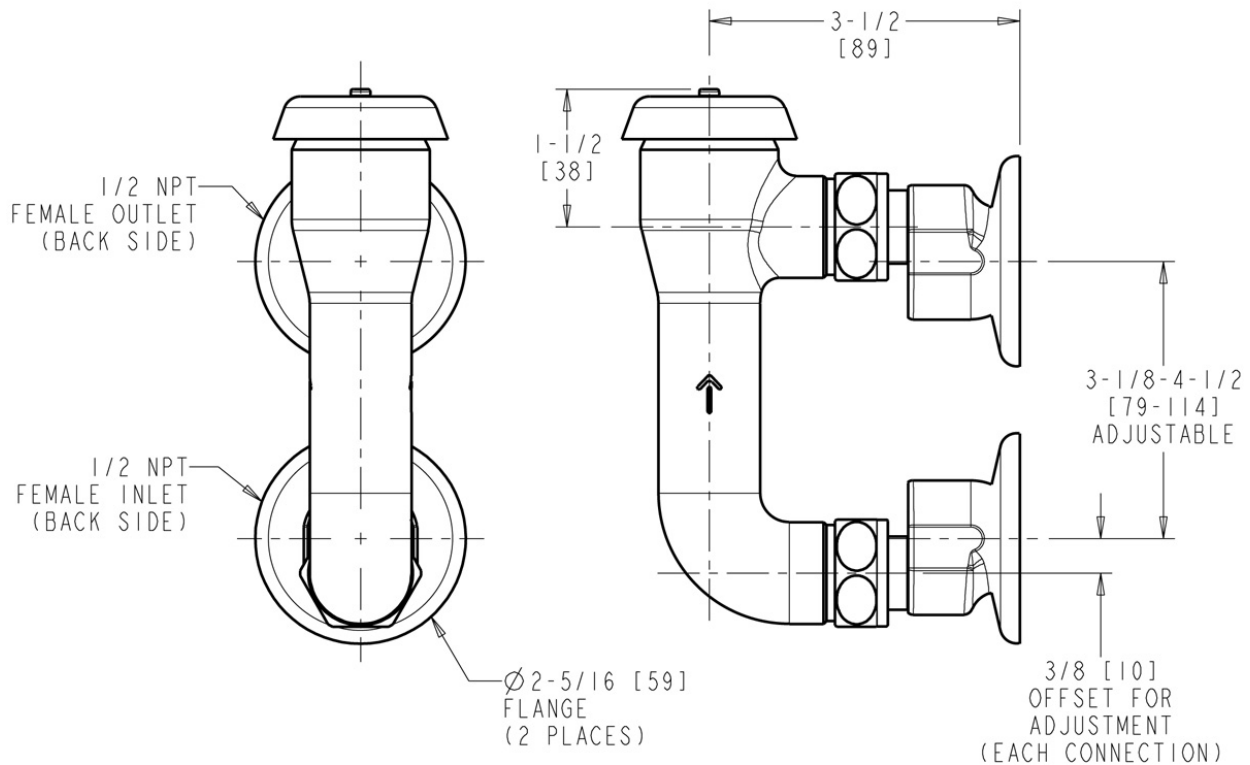

Architect/Engineer Specification

Chicago Faucets No. 892-GABCP, Elevated Vacuum Breaker Assembly with 3/8" offset inlet supply arm, chrome plated. Elevated atmospheric vacuum breaker, not intended for continuous pressure applications. ECAST® construction with less than 0.25% lead content by weighted average. ASSE 1001 compliant.

NOTE: FOR PROPER HEIGHT OF INSTALLATION SEE LOCAL PLUMBING CODE REQUIREMENTS.

Operation and Maintenance

Installation should be in accordance with local plumbing codes. Flush all pipes thoroughly before installation. After installation, remove spout outlet or flow control and flush faucet thoroughly to clear any debris. Care should be taken when cleaning the product. Do not use abrasive cleaners, chemicals or solvents as they can result in surface damage. Use mild soap and warm water for cleaning and protecting the life of Chicago Faucet products. For specific operation and maintenance refer to the installation instructions and repair parts documents that are located at www.chicagofaucets.com.

Chicago Faucets, member of the Geberit Group, is the leading brand of commercial faucets and fittings in the United States, offering a complete range of products for schools, laboratories, hospitals, office buildings, food service, airports and sport facilities. Call 1.800.TECTRUE or 1.847.803.5000 Option 1 for installation or other technical assistance.