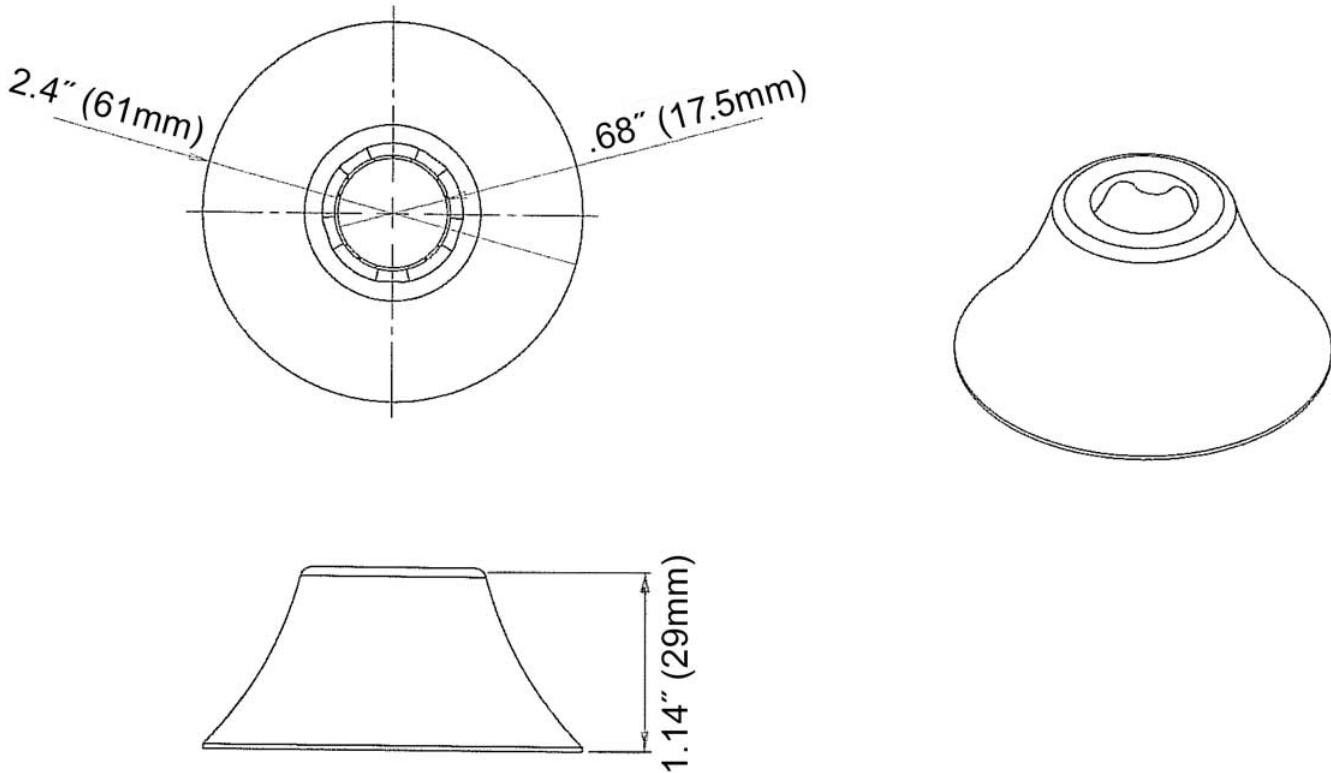

Architect/Engineer Specification

Chicago Faucets No. 1003-313JKCP, 5/8 O.D. Deep Bell Escutcheon, chrome plated.

Operation and Maintenance

Installation should be in accordance with local plumbing codes. Flush all pipes thoroughly before installation. After installation, remove spout outlet or flow control and flush faucet thoroughly to clear any debris. Care should be taken when cleaning the product. Do not use abrasive cleaners, chemicals or solvents as they can result in surface damage. Use mild soap and warm water for cleaning and protecting the life of Chicago Faucet products. For specific operation and maintenance refer to the installation instructions and repair parts documents that are located at www.chicagofaucets.com.

Chicago Faucets, member of the Geberit Group, is the leading brand of commercial faucets and fittings in the United States, offering a complete range of products for schools, laboratories, hospitals, office buildings, food service, airports and sport facilities. Call 1.800.TECTRUE or 1.847.803.5000 Option 1 for installation or other technical assistance.