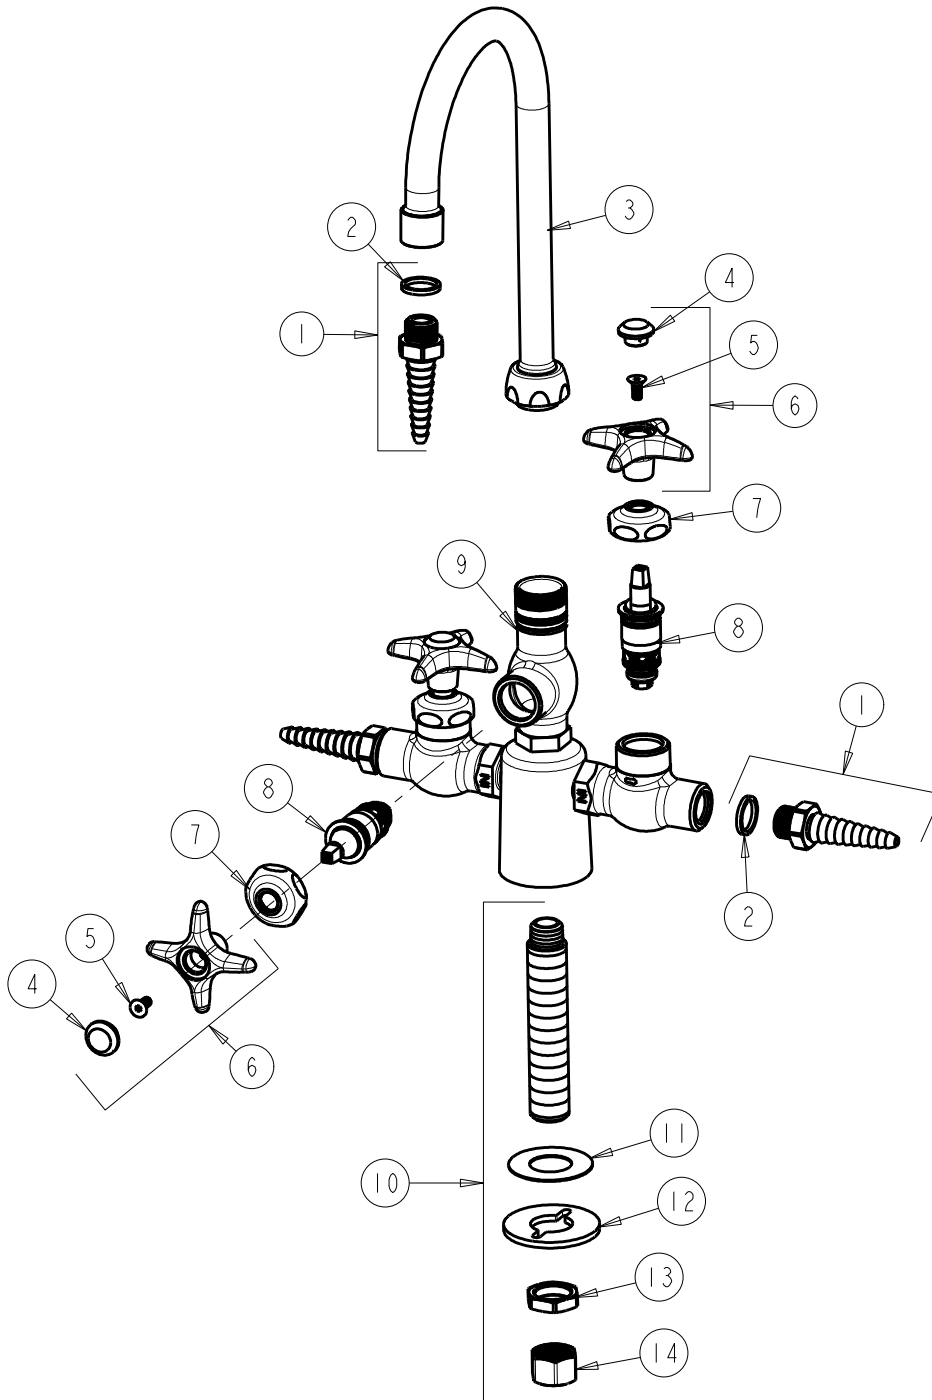

BY: JAR DATE: 10-30-07

CHK:  REV: 10-30-14

FITTING NO.

997-CP

SUBMITTED MODEL NO.

ITEM NO.

ITEM	PART NO.	DESCRIPTION	ITEM	PART NO.	DESCRIPTION
1	E7JKCP	SERRATED HOSE NOZZLE	9	-----	VALVE (NOT SOLD SEPARATELY)
2	229-003JKABNF	WASHER	10	748-003JKABRBF	MALE THREAD SHANK ASSY
3	GN2BJKABCP	SPOUT	11	333-103JKNF	RUBBER WASHER
4	216-178JKNF	BUTTON 'CW'	12	807-112JKNF	WASHER
5	420-020JKNF	SCREW, 1/8 FLAT HEX HEAD X 1/2	13	49-004JKRBF	LOCKNUT
6	204-CWJKCP	HANDLE ASSEMBLY	14	49-005JKRBF	COUPLING NUT
7	1-214JKCP	CAP			
8	217-XTLHJKABNF	CARTRIDGE, SLO-COMPRESSION (LH)			