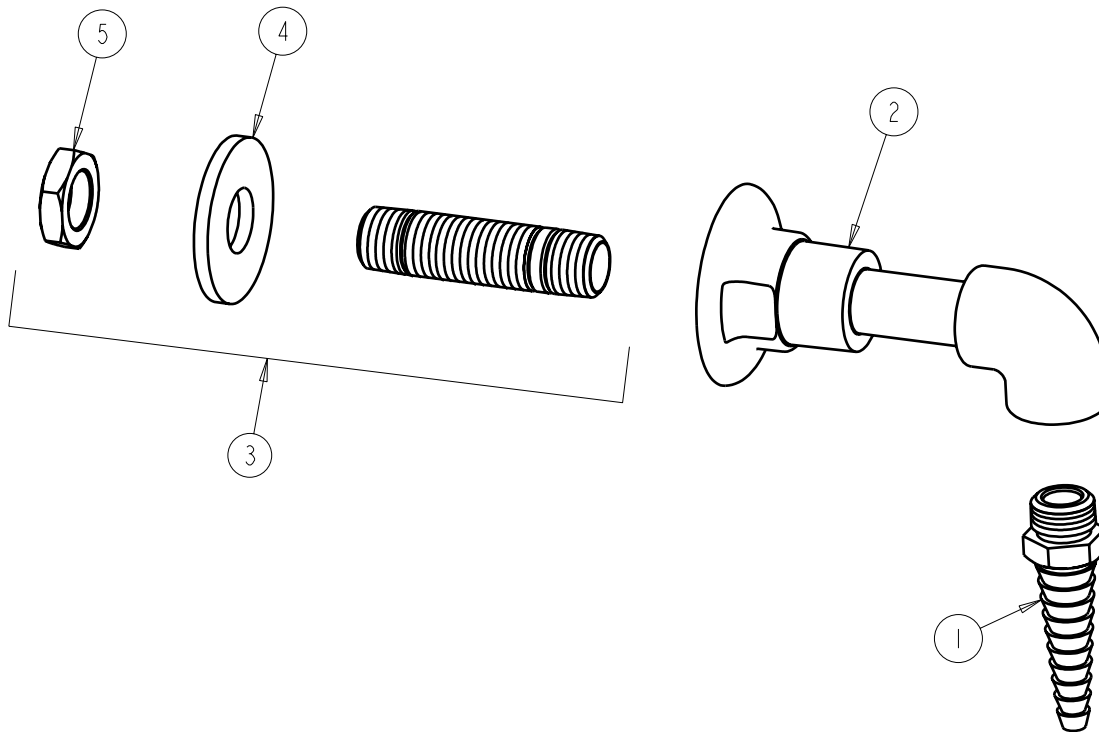

CHICAGO FAUCETS 

a Geberit company

2100 South Clearwater Drive
Des Plaines, IL 60018
Phone: 847-803-5000
Fax: 847-803-5454
www.chicagofaucets.com

REPAIR PARTS

BY: JAR DATE: 11-06-07

CHK:  REV:

FITTING NO.

988-LWSCP

SUBMITTED MODEL NO.

ITEM NO.

FOR TECHNICAL ASSISTANCE
1-800-TEC-TRUE (1-800-832-8783)

ITEM	PART NO.	DESCRIPTION
1	E7TJKCP	SERRATED NOZZLE OUTLET 3/8 NPT
2	—	BODY (NOT SOLD SEPERATLY)
3	979-001KJKRBF	SHANK ASSEMBLY 2-5/8 X 3/8 NPT
4	705-010JKNF	STEEL WASHER
5	705-008JKRBF	NUT